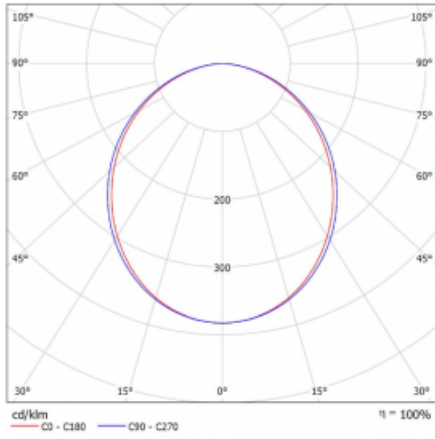

Curve

Luminaire power input 15.2 W ± 10 %

Connection of the luminaires Electronic ballast non-dimmable

Electrical voltage 220-240V

Frequency 50/60Hz

☐ CE IP 20