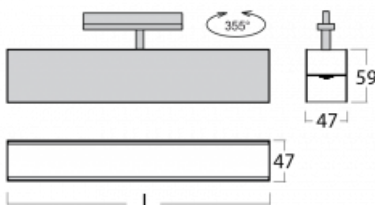

Luminaire

Lina45-T

45-600K-20GEE/840, W

The Lina45-T luminaires are based on the concept of Lina45 luminaires. In this case, however, the luminaires are installed in three-circuit tracks. These track luminaires with a profile width of only 45 mm are suitable for supplementing accent lighting provided by other luminaires from our product range, for example Vali55-T. With its diffused light, Lina45-T helps to balance the lighting in the room by illuminating the communication zones, especially in the sales areas. The luminaires feature a support adapter in which the luminaire can be rotated along the Z axis thus modifying the arrangement of the system and also partially direct the light in a given space.

Technical drawing

Type of installation	3 circuit track
Light distribution	Direct
Luminaire shape	Linear
Colour of the luminaires	White
Material	Aluminium
Lifetime	L80/B20 50 000 hours
Warranty	5 years
Description of luminaires	Luminaire 3 circuit track
Dimensions	1127 mm × 47 mm × 59 mm
Light source	LED MODUL
Type of optical system	Opal diffuser
Luminous flux*	1530 lm
Colour Temperature	4000 K cool white
Luminous efficacy	101 lm/W
MacAdam Light source	2
Colour rendering index	80
UGR max. X=4H Y=8H, ρ=70,50,20	24.6