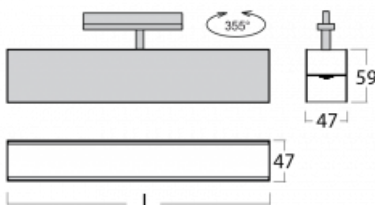

Luminaire

Lina45-T

45-600K-20GEE/840, W

The Lina45-T luminaires are based on the concept of Lina45 luminaires. In this case, however, the luminaires are installed in three-circuit tracks. These track luminaires with a profile width of only 45 mm are suitable for supplementing accent lighting provided by other luminaires from our product range, for example Vali55-T. With its diffused light, Lina45-T helps to balance the lighting in the room by illuminating the communication zones, especially in the sales areas. The luminaires feature a support adapter in which the luminaire can be rotated along the Z axis thus modifying the arrangement of the system and also partially direct the light in a given space.

Technical drawing

Type of installation	3 circuit track
Light distribution	Direct
Luminaire shape	Linear
Colour of the luminaires	White
Material	Aluminium
Lifetime	L80/B20 50 000 hours
Warranty	60 months
Description of luminaires	Luminaire 3 circuit track
Dimensions	1127 mm × 47 mm × 59 mm
Light source	LED MODUL
Type of optical system	Opal diffuser
Luminous flux	1530 lm ± 10 %
Colour Temperature	4000 K cool white
Luminous efficacy	101 lm/W
MacAdam Light source	2
Colour rendering index	80
UGR max. X=4H Y=8H, ρ=70,50,20	24.6