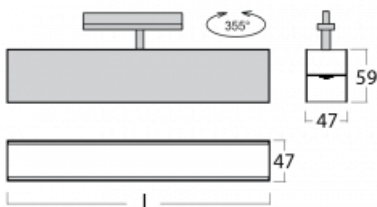

Luminaire

Lina45-T

45-600K-20GEE/840, S

The Lina45-T luminaires are based on the concept of Lina45 luminaires. In this case, however, the luminaires are installed in three-circuit tracks. These track luminaires with a profile width of only 45 mm are suitable for supplementing accent lighting provided by other luminaires from our product range, for example Vali55-T. With its diffused light, Lina45-T helps to balance the lighting in the room by illuminating the communication zones, especially in the sales areas. The luminaires feature a support adapter in which the luminaire can be rotated along the Z axis thus modifying the arrangement of the system and also partially direct the light in a given space.

Technical drawing

Type of installation	3 circuit track
Light distribution	Direct
Luminaire shape	Linear
Colour of the luminaires	Silver
Material	Aluminium
Lifetime	L80/B20 50 000 hours
Warranty	5 years
Description of luminaires	Luminaire 3 circuit track
Dimensions	1127 mm × 47 mm × 59 mm
Light source	LED MODUL
Type of optical system	Opal diffuser
Luminous flux*	1530 lm
Colour Temperature	4000 K cool white
Luminous efficacy	101 lm/W
MacAdam Light source	2
Colour rendering index	80
UGR max. X=4H Y=8H, ρ=70,50,20	24.6