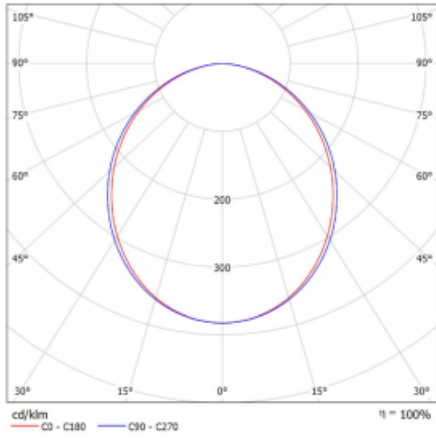

Curve

Luminaire power input* 15.2 W

Connection of the luminaires ON/OFF

Electrical voltage 220-240V

Frequency 50/60Hz

☐ CE IP 20

*±10 %