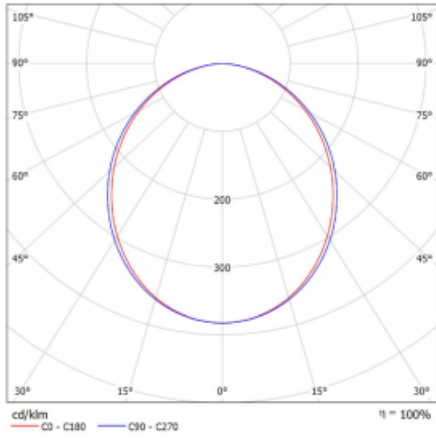

Curve

Luminaire power input* 15.2 W

Connection of the luminaires ON/OFF

Electrical voltage 220-240V

Frequency 50/60Hz

CE IP 20

*±10 %