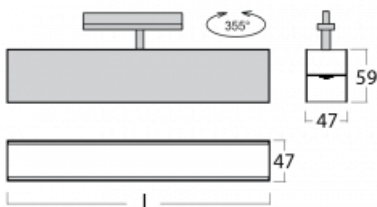

Luminaire

Lina45-T

45-600K-20GEE/840, B

The Lina45-T luminaires are based on the concept of Lina45 luminaires. In this case, however, the luminaires are installed in three-circuit tracks. These track luminaires with a profile width of only 45 mm are suitable for supplementing accent lighting provided by other luminaires from our product range, for example Vali55-T. With its diffused light, Lina45-T helps to balance the lighting in the room by illuminating the communication zones, especially in the sales areas. The luminaires feature a support adapter in which the luminaire can be rotated along the Z axis thus modifying the arrangement of the system and also partially direct the light in a given space.

Technical drawing

Type of installation	3 circuit track
Light distribution	Direct
Luminaire shape	Linear
Colour of the luminaires	Black
Material	Aluminium
Lifetime	L80/B20 50 000 hours
Warranty	5 years
Description of luminaires	Luminaire 3 circuit track
Dimensions	1127 mm × 47 mm × 59 mm
Light source	LED MODUL