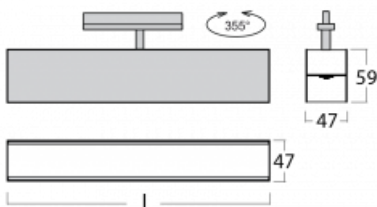

Luminaire

Lina45-T

45-600K-20GEE/830, W

The Lina45-T luminaires are based on the concept of Lina45 luminaires. In this case, however, the luminaires are installed in three-circuit tracks. These track luminaires with a profile width of only 45 mm are suitable for supplementing accent lighting provided by other luminaires from our product range, for example Vali55-T. With its diffused light, Lina45-T helps to balance the lighting in the room by illuminating the communication zones, especially in the sales areas. The luminaires feature a support adapter in which the luminaire can be rotated along the Z axis thus modifying the arrangement of the system and also partially direct the light in a given space.

Technical drawing

Type of installation	3 circuit track
Light distribution	Direct
Luminaire shape	Linear
Colour of the luminaires	White
Material	Aluminium
Lifetime	L80/B20 50 000 hours
Warranty	5 years
Description of luminaires	Luminaire 3 circuit track
Dimensions	1127 mm × 47 mm × 59 mm
Light source	LED MODUL
Type of optical system	Opal diffuser
Luminous flux*	1460 lm
Colour Temperature	3000 K warm white
Luminous efficacy	96 lm/W
MacAdam Light source	2
Colour rendering index	80
UGR max. X=4H Y=8H, ρ=70,50,20	24.4