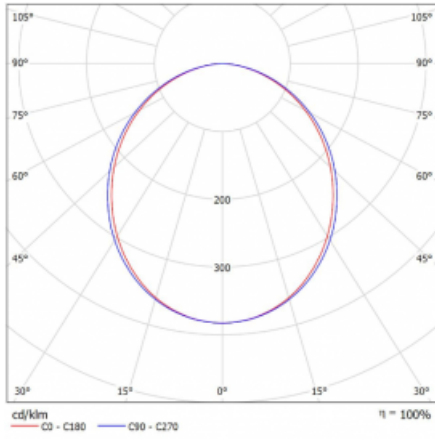

Curve

Luminaire power input* 15.2 W

Connection of the luminaires ON/OFF

Electrical voltage 220-240V

Frequency 50/60Hz

☐ CE IP 20

*±10 %