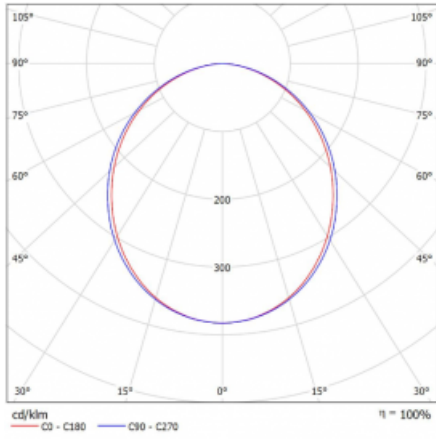

Curve

Luminaire power input 15.2 W ± 10 %

Connection of the luminaires Electronic ballast non-dimmable

Electrical voltage 220-240V

Frequency 50/60Hz

☐ CE IP 20