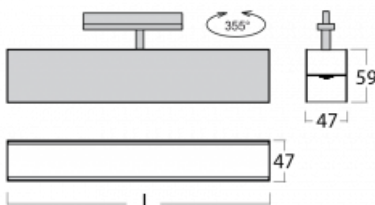

Luminaire

Lina45-T

45-600K-20GEE/830, W

The Lina45-T luminaires are based on the concept of Lina45 luminaires. In this case, however, the luminaires are installed in three-circuit tracks. These track luminaires with a profile width of only 45 mm are suitable for supplementing accent lighting provided by other luminaires from our product range, for example Vali55-T. With its diffused light, Lina45-T helps to balance the lighting in the room by illuminating the communication zones, especially in the sales areas. The luminaires feature a support adapter in which the luminaire can be rotated along the Z axis thus modifying the arrangement of the system and also partially direct the light in a given space.

Technical drawing

Type of installation	3 circuit track
Light distribution	Direct
Luminaire shape	Linear
Colour of the luminaires	White
Material	Aluminium
Lifetime	L80/B20 50 000 hours
Warranty	60 months
Description of luminaires	Luminaire 3 circuit track
Dimensions	1127 mm × 47 mm × 59 mm
Light source	LED MODUL
Type of optical system	Opal diffuser
Luminous flux	1460 lm ± 10 %
Colour Temperature	3000 K warm white
Luminous efficacy	96 lm/W
MacAdam Light source	2
Colour rendering index	80
UGR max. X=4H Y=8H, ρ=70,50,20	24.4