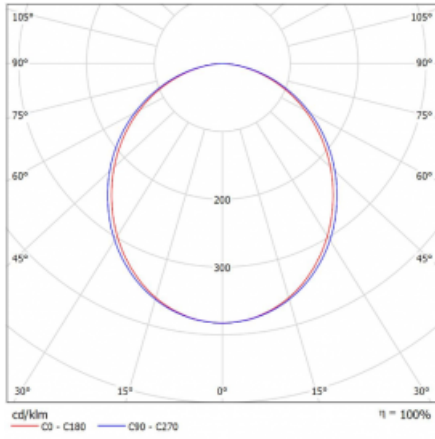

Curve

Luminaire power input 15.2 W $\pm$ 10 %

Connection of the luminaires Electronic ballast non-dimmable

Electrical voltage 220-240V

Frequency 50/60Hz

CE IP 20