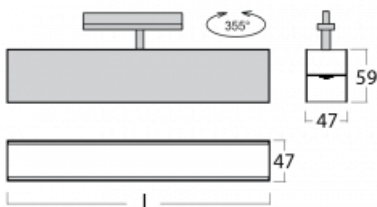

Luminaire

Lina45-T

45-600K-20GEE/830, S

The Lina45-T luminaires are based on the concept of Lina45 luminaires. In this case, however, the luminaires are installed in three-circuit tracks. These track luminaires with a profile width of only 45 mm are suitable for supplementing accent lighting provided by other luminaires from our product range, for example Vali55-T. With its diffused light, Lina45-T helps to balance the lighting in the room by illuminating the communication zones, especially in the sales areas. The luminaires feature a support adapter in which the luminaire can be rotated along the Z axis thus modifying the arrangement of the system and also partially direct the light in a given space.

Technical drawing

Type of installation	3 circuit track
Light distribution	Direct
Luminaire shape	Linear
Colour of the luminaires	Silver
Material	Aluminium
Lifetime	L80/B20 50 000 hours
Warranty	5 years
Description of luminaires	Luminaire 3 circuit track
Dimensions	1127 mm × 47 mm × 59 mm
Light source	LED MODUL
Type of optical system	Opal diffuser
Luminous flux*	1460 lm
Colour Temperature	3000 K warm white
Luminous efficacy	96 lm/W
MacAdam Light source	2
Colour rendering index	80
UGR max. X=4H Y=8H, $\rho=70,50,20$	24.4