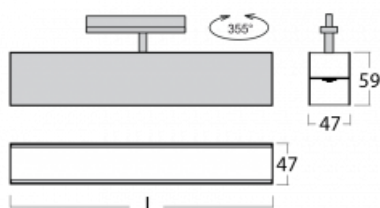

Luminaire

Lina45-T

45-600K-20GEE/830, S

The Lina45-T luminaires are based on the concept of Lina45 luminaires. In this case, however, the luminaires are installed in three-circuit tracks. These track luminaires with a profile width of only 45 mm are suitable for supplementing accent lighting provided by other luminaires from our product range, for example Vali55-T. With its diffused light, Lina45-T helps to balance the lighting in the room by illuminating the communication zones, especially in the sales areas. The luminaires feature a support adapter in which the luminaire can be rotated along the Z axis thus modifying the arrangement of the system and also partially direct the light in a given space.

Technical drawing

Type of installation	3 circuit track
Light distribution	Direct
Luminaire shape	Linear
Colour of the luminaires	Silver
Material	Aluminium
Lifetime	L80/B20 50 000 hours
Warranty	60 months
Description of luminaires	Luminaire 3 circuit track
Dimensions	1127 mm × 47 mm × 59 mm
Light source	LED MODUL
Type of optical system	Opal diffuser
Luminous flux	1460 lm ± 10 %
Colour Temperature	3000 K warm white
Luminous efficacy	96 lm/W
MacAdam Light source	2
Colour rendering index	80
UGR max. X=4H Y=8H, ρ=70,50,20	24.4