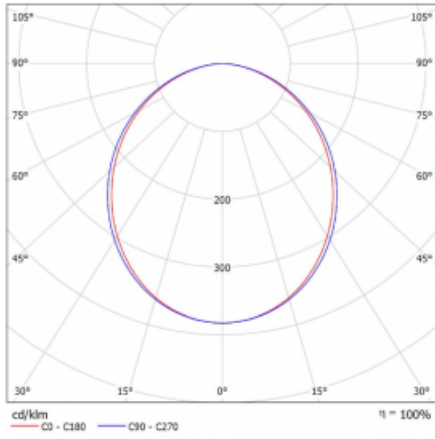

Curve

Luminaire power input 15.2 W $\pm$ 10 %

Connection of the luminaires Electronic ballast non-dimmable

Electrical voltage 220-240V

Frequency 50/60Hz

☐ CE IP 20