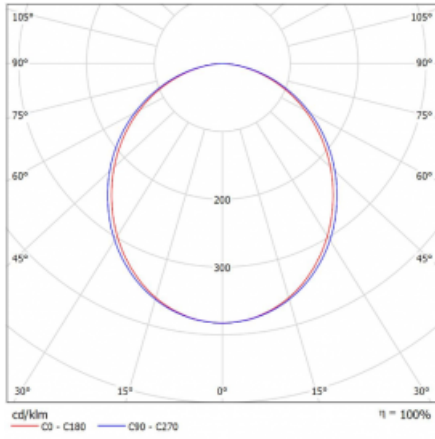

Curve

Luminaire power input* 15.2 W

Connection of the luminaires DALI

Electrical voltage 220-240V

Frequency 50/60Hz

CE IP 20

*±10 %