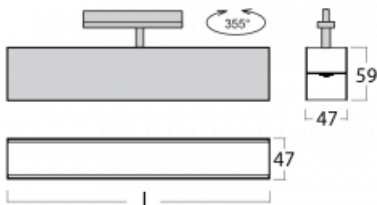

Luminaire

Lina45-T

45-600K-20GED/840, W

The Lina45-T luminaires are based on the concept of Lina45 luminaires. In this case, however, the luminaires are installed in three-circuit tracks. These track luminaires with a profile width of only 45 mm are suitable for supplementing accent lighting provided by other luminaires from our product range, for example Vali55-T. With its diffused light, Lina45-T helps to balance the lighting in the room by illuminating the communication zones, especially in the sales areas. The luminaires feature a support adapter in which the luminaire can be rotated along the Z axis thus modifying the arrangement of the system and also partially direct the light in a given space.

Technical drawing

Type of installation	3 circuit track
Light distribution	Direct
Luminaire shape	Linear
Colour of the luminaires	White
Material	Aluminium
Lifetime	L80/B20 50 000 hours
Warranty	5 years
Description of luminaires	Luminaire 3 circuit track
Dimensions	1127 mm × 47 mm × 59 mm
Light source	LED MODUL