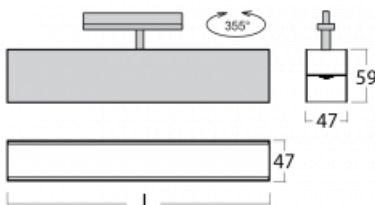

Luminaire

Lina45-T

45-600K-20GED/840, B

The Lina45-T luminaires are based on the concept of Lina45 luminaires. In this case, however, the luminaires are installed in three-circuit tracks. These track luminaires with a profile width of only 45 mm are suitable for supplementing accent lighting provided by other luminaires from our product range, for example Vali55-T. With its diffused light, Lina45-T helps to balance the lighting in the room by illuminating the communication zones, especially in the sales areas. The luminaires feature a support adapter in which the luminaire can be rotated along the Z axis thus modifying the arrangement of the system and also partially direct the light in a given space.

Technical drawing

Type of installation	3 circuit track
Light distribution	Direct
Luminaire shape	Linear
Colour of the luminaires	Black
Material	Aluminium
Lifetime	L80/B20 50 000 hours
Warranty	60 months
Description of luminaires	Luminaire 3 circuit track
Dimensions	1127 mm × 47 mm × 59 mm
Light source	LED MODUL
Type of optical system	Opal diffuser
Luminous flux	1530 lm ± 10 %
Colour Temperature	4000 K cool white
Luminous efficacy	101 lm/W
MacAdam Light source	2
Colour rendering index	80
UGR max. X=4H Y=8H, ρ=70,50,20	24.6