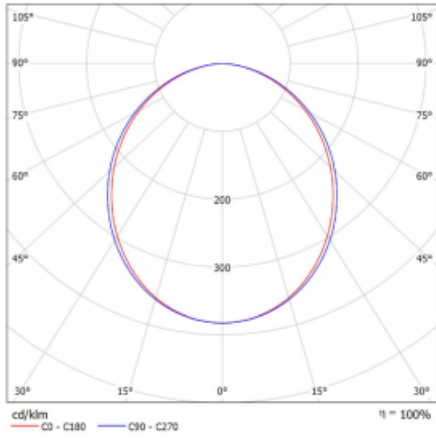

Curve

Luminaire power input* 15.2 W

Connection of the luminaires DALI

Electrical voltage 220-240V

Frequency 50/60Hz

CE IP 20

*±10 %