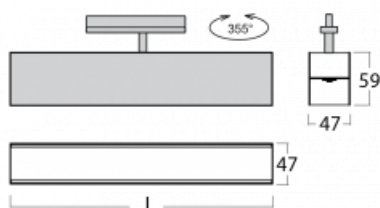

Luminaire

Lina45-T

45-600K-20GED/830, S

The Lina45-T luminaires are based on the concept of Lina45 luminaires. In this case, however, the luminaires are installed in three-circuit tracks. These track luminaires with a profile width of only 45 mm are suitable for supplementing accent lighting provided by other luminaires from our product range, for example Vali55-T. With its diffused light, Lina45-T helps to balance the lighting in the room by illuminating the communication zones, especially in the sales areas. The luminaires feature a support adapter in which the luminaire can be rotated along the Z axis thus modifying the arrangement of the system and also partially direct the light in a given space.

Technical drawing

Type of installation	3 circuit track
Light distribution	Direct
Luminaire shape	Linear
Colour of the luminaires	Silver
Material	Aluminium
Lifetime	L80/B20 50 000 hours
Warranty	5 years
Description of luminaires	Luminaire 3 circuit track
Dimensions	1127 mm × 47 mm × 59 mm
Light source	LED MODUL
Type of optical system	Opal diffuser
Luminous flux*	1460 lm
Colour Temperature	3000 K warm white
Luminous efficacy	96 lm/W
MacAdam Light source	2
Colour rendering index	80
UGR max. X=4H Y=8H, $\rho=70,50,20$	24.4