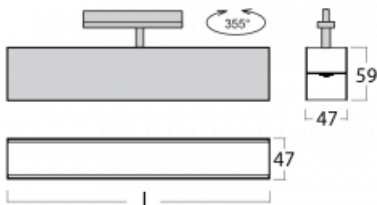

# Lina45-T

45-600K-20GED/830, B

The Lina45-T luminaires are based on the concept of Lina45 luminaires. In this case, however, the luminaires are installed in three-circuit tracks. These track luminaires with a profile width of only 45 mm are suitable for supplementing accent lighting provided by other luminaires from our product range, for example Vali55-T. With its diffused light, Lina45-T helps to balance the lighting in the room by illuminating the communication zones, especially in the sales areas. The luminaires feature a support adapter in which the luminaire can be rotated along the Z axis thus modifying the arrangement of the system and also partially direct the light in a given space.

## Technical drawing

Type of installation	3 circuit track
Light distribution	Direct
Luminaire shape	Linear
Colour of the luminaires	Black
Material	Aluminium
Lifetime	L80/B20 50 000 hours
Warranty	60 months
Description of luminaires	Luminaire 3 circuit track
Dimensions	1127 mm × 47 mm × 59 mm
Light source	LED MODUL
Type of optical system	Opal diffuser
Luminous flux	1460 lm ± 10 %
Colour Temperature	3000 K warm white
Luminous efficacy	96 lm/W
MacAdam Light source	2
Colour rendering index	80
UGR max. X=4H Y=8H, ρ=70,50,20	24.4