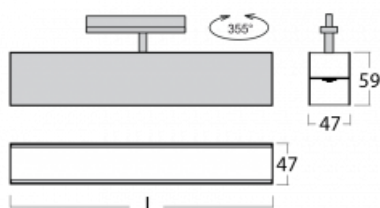

# Lina45-T

45-600I-25GGE/840, W

The Lina45-T luminaires are based on the concept of Lina45 luminaires. In this case, however, the luminaires are installed in three-circuit tracks. These track luminaires with a profile width of only 45 mm are suitable for supplementing accent lighting provided by other luminaires from our product range, for example Vali55-T. With its diffused light, Lina45-T helps to balance the lighting in the room by illuminating the communication zones, especially in the sales areas. The luminaires feature a support adapter in which the luminaire can be rotated along the Z axis thus modifying the arrangement of the system and also partially direct the light in a given space.

## Technical drawing

Type of installation	3 circuit track
Light distribution	Direct
Luminaire shape	Linear
Colour of the luminaires	White
Material	Aluminium
Lifetime	L80/B20 50 000 hours
Warranty	60 months
Description of luminaires	Luminaire 3 circuit track
Dimensions	1408 mm × 47 mm × 59 mm
Weight	2.58 kg
Light source	LED MODUL
Type of optical system	Microprisma
Luminous flux	2680 lm ± 10 %
Colour Temperature	4000 K cool white
Luminous efficacy	86 lm/W
MacAdam Light source	2
Colour rendering index	80
UGR max. X=4H Y=8H, $\rho=70,50,20$	21.7