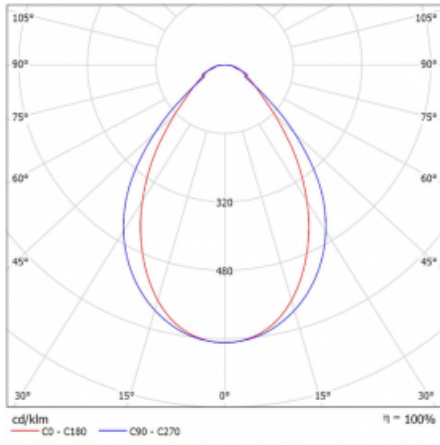

Curve

Luminaire power input* 31.3 W

Connection of the luminaires ON/OFF

Electrical voltage 220-240V

Frequency 50/60Hz

CE IP 20

* $\pm 10\%$