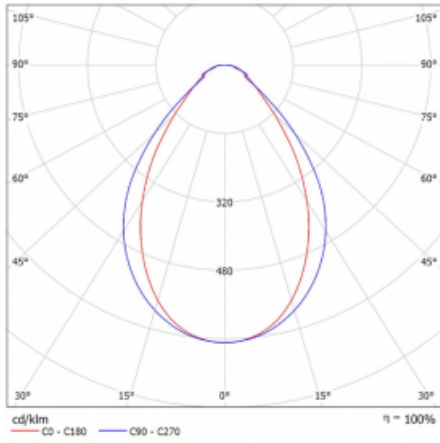

Curve

Luminaire power input 31.3 W $\pm$ 10 %

Connection of the luminaires Electronic ballast non-dimmable

Electrical voltage 220-240V

Frequency 50/60Hz

CE IP 20