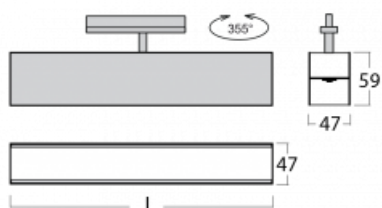

Luminaire

Lina45-T

45-600I-25GGE/840, W

The Lina45-T luminaires are based on the concept of Lina45 luminaires. In this case, however, the luminaires are installed in three-circuit tracks. These track luminaires with a profile width of only 45 mm are suitable for supplementing accent lighting provided by other luminaires from our product range, for example Vali55-T. With its diffused light, Lina45-T helps to balance the lighting in the room by illuminating the communication zones, especially in the sales areas. The luminaires feature a support adapter in which the luminaire can be rotated along the Z axis thus modifying the arrangement of the system and also partially direct the light in a given space.

Technical drawing

Type of installation	3 circuit track
Light distribution	Direct
Luminaire shape	Linear
Colour of the luminaires	White
Material	Aluminium
Lifetime	L80/B20 50 000 hours
Warranty	5 years
Description of luminaires	Luminaire 3 circuit track
Dimensions	1408 mm × 47 mm × 59 mm
Weight	2.58 kg
Light source	LED MODUL
Type of optical system	Microprisma
Luminous flux*	2680 lm
Colour Temperature	4000 K cool white
Luminous efficacy	86 lm/W
MacAdam Light source	2
Colour rendering index	80
UGR max. X=4H Y=8H, $\rho=70,50,20$	21.7