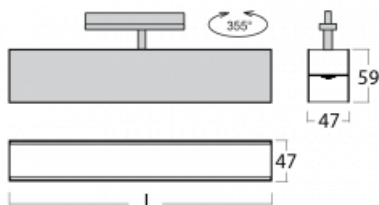

# Lina45-T

45-600I-25GGE/840, B

The Lina45-T luminaires are based on the concept of Lina45 luminaires. In this case, however, the luminaires are installed in three-circuit tracks. These track luminaires with a profile width of only 45 mm are suitable for supplementing accent lighting provided by other luminaires from our product range, for example Vali55-T. With its diffused light, Lina45-T helps to balance the lighting in the room by illuminating the communication zones, especially in the sales areas. The luminaires feature a support adapter in which the luminaire can be rotated along the Z axis thus modifying the arrangement of the system and also partially direct the light in a given space.

## Technical drawing

Type of installation	3 circuit track
Light distribution	Direct
Luminaire shape	Linear
Colour of the luminaires	Black
Material	Aluminium
Lifetime	L80/B20 50 000 hours
Warranty	5 years
Description of luminaires	Luminaire 3 circuit track
Dimensions	1408 mm × 47 mm × 59 mm
Weight	2.58 kg
Light source	LED MODUL
Type of optical system	Microprisma
Luminous flux*	2680 lm
Colour Temperature	4000 K cool white
Luminous efficacy	86 lm/W
MacAdam Light source	2
Colour rendering index	80
UGR max. X=4H Y=8H, $\rho=70,50,20$	21.7