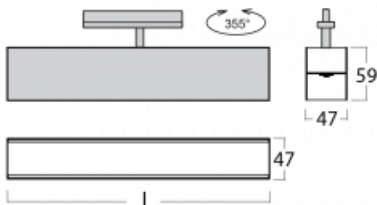

Luminaire

Lina45-T

45-600I-25GGE/830, W

The Lina45-T luminaires are based on the concept of Lina45 luminaires. In this case, however, the luminaires are installed in three-circuit tracks. These track luminaires with a profile width of only 45 mm are suitable for supplementing accent lighting provided by other luminaires from our product range, for example Vali55-T. With its diffused light, Lina45-T helps to balance the lighting in the room by illuminating the communication zones, especially in the sales areas. The luminaires feature a support adapter in which the luminaire can be rotated along the Z axis thus modifying the arrangement of the system and also partially direct the light in a given space.

Technical drawing

Type of installation	3 circuit track
Light distribution	Direct
Luminaire shape	Linear
Colour of the luminaires	White
Material	Aluminium
Lifetime	L80/B20 50 000 hours
Warranty	5 years
Description of luminaires	Luminaire 3 circuit track
Dimensions	1408 mm × 47 mm × 59 mm
Weight	3 kg
Light source	LED MODUL
Type of optical system	Microprisma
Luminous flux*	2560 lm
Colour Temperature	3000 K warm white
Luminous efficacy	82 lm/W
MacAdam Light source	2
Colour rendering index	80
UGR max. X=4H Y=8H, $\rho=70,50,20$	21.5