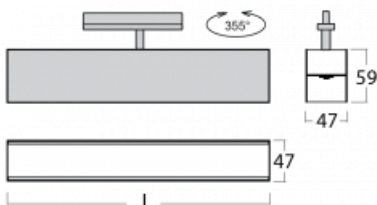

Luminaire

Lina45-T

45-600I-25GGE/830, S

The Lina45-T luminaires are based on the concept of Lina45 luminaires. In this case, however, the luminaires are installed in three-circuit tracks. These track luminaires with a profile width of only 45 mm are suitable for supplementing accent lighting provided by other luminaires from our product range, for example Vali55-T. With its diffused light, Lina45-T helps to balance the lighting in the room by illuminating the communication zones, especially in the sales areas. The luminaires feature a support adapter in which the luminaire can be rotated along the Z axis thus modifying the arrangement of the system and also partially direct the light in a given space.

Technical drawing

Type of installation	3 circuit track
Light distribution	Direct
Luminaire shape	Linear
Colour of the luminaires	Silver
Material	Aluminium
Lifetime	L80/B20 50 000 hours
Warranty	5 years
Description of luminaires	Luminaire 3 circuit track
Dimensions	1408 mm × 47 mm × 59 mm
Weight	3 kg
Light source	LED MODUL
Type of optical system	Microprisma
Luminous flux*	2560 lm
Colour Temperature	3000 K warm white
Luminous efficacy	82 lm/W
MacAdam Light source	2
Colour rendering index	80
UGR max. X=4H Y=8H, $\rho=70,50,20$	21.5