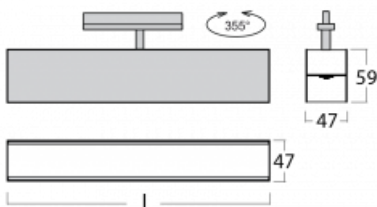

Luminaire

Lina45-T

45-600I-25GGE/830, B

The Lina45-T luminaires are based on the concept of Lina45 luminaires. In this case, however, the luminaires are installed in three-circuit tracks. These track luminaires with a profile width of only 45 mm are suitable for supplementing accent lighting provided by other luminaires from our product range, for example Vali55-T. With its diffused light, Lina45-T helps to balance the lighting in the room by illuminating the communication zones, especially in the sales areas. The luminaires feature a support adapter in which the luminaire can be rotated along the Z axis thus modifying the arrangement of the system and also partially direct the light in a given space.

Technical drawing

Type of installation	3 circuit track
Light distribution	Direct
Luminaire shape	Linear
Colour of the luminaires	Black
Material	Aluminium
Lifetime	L80/B20 50 000 hours
Warranty	60 months
Description of luminaires	Luminaire 3 circuit track
Dimensions	1408 mm × 47 mm × 59 mm
Weight	3 kg
Light source	LED MODUL
Type of optical system	Microprisma
Luminous flux	2560 lm ± 10 %
Colour Temperature	3000 K warm white
Luminous efficacy	82 lm/W
MacAdam Light source	2
Colour rendering index	80
UGR max. X=4H Y=8H, $\rho=70,50,20$	21.5