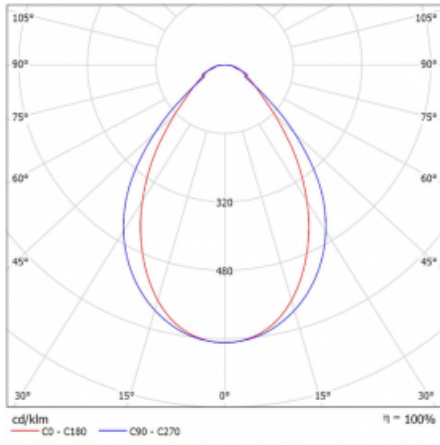

Curve

Luminaire power input 31.3 W $\pm$ 10 %

Connection of the luminaires Electronic ballast non-dimmable

Electrical voltage 220-240V

Frequency 50/60Hz

CE IP 20