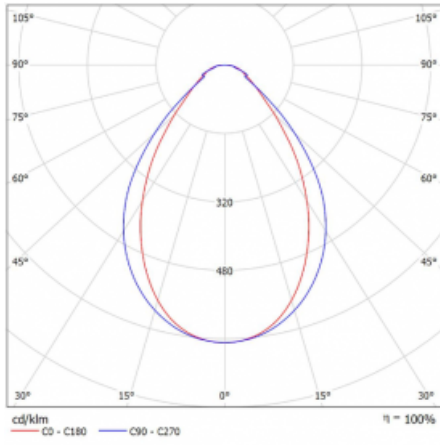

Curve

Luminaire power input* 31.3 W

Connection of the luminaires ON/OFF

Electrical voltage 220-240V

Frequency 50/60Hz

☐ CE IP 20

*±10 %