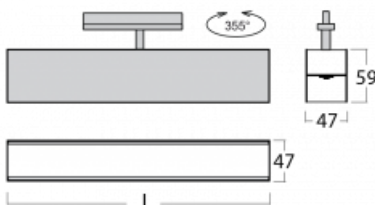

Luminaire

Lina45-T

45-600I-25GGD/840, W

The Lina45-T luminaires are based on the concept of Lina45 luminaires. In this case, however, the luminaires are installed in three-circuit tracks. These track luminaires with a profile width of only 45 mm are suitable for supplementing accent lighting provided by other luminaires from our product range, for example Vali55-T. With its diffused light, Lina45-T helps to balance the lighting in the room by illuminating the communication zones, especially in the sales areas. The luminaires feature a support adapter in which the luminaire can be rotated along the Z axis thus modifying the arrangement of the system and also partially direct the light in a given space.

Technical drawing

Type of installation	3 circuit track
Light distribution	Direct
Luminaire shape	Linear
Colour of the luminaires	White
Material	Aluminium
Lifetime	L80/B20 50 000 hours
Warranty	5 years
Description of luminaires	Luminaire 3 circuit track
Dimensions	1408 mm × 47 mm × 59 mm
Light source	LED MODUL
Type of optical system	Microprisma
Luminous flux*	2680 lm
Colour Temperature	4000 K cool white
Luminous efficacy	86 lm/W
MacAdam Light source	2
Colour rendering index	80
UGR max. X=4H Y=8H, ρ=70,50,20	21.7