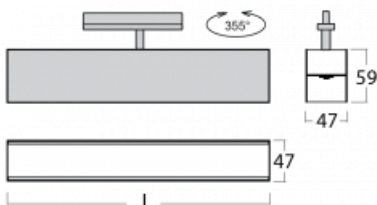

# Lina45-T

45-600I-25GGD/840, W

The Lina45-T luminaires are based on the concept of Lina45 luminaires. In this case, however, the luminaires are installed in three-circuit tracks. These track luminaires with a profile width of only 45 mm are suitable for supplementing accent lighting provided by other luminaires from our product range, for example Vali55-T. With its diffused light, Lina45-T helps to balance the lighting in the room by illuminating the communication zones, especially in the sales areas. The luminaires feature a support adapter in which the luminaire can be rotated along the Z axis thus modifying the arrangement of the system and also partially direct the light in a given space.

## Technical drawing

Type of installation	3 circuit track
Light distribution	Direct
Luminaire shape	Linear
Colour of the luminaires	White
Material	Aluminium
Lifetime	L80/B20 50 000 hours
Warranty	60 months
Description of luminaires	Luminaire 3 circuit track
Dimensions	1408 mm × 47 mm × 59 mm
Light source	LED MODUL
Type of optical system	Microprisma
Luminous flux	2680 lm ± 10 %
Colour Temperature	4000 K cool white
Luminous efficacy	86 lm/W
MacAdam Light source	2
Colour rendering index	80
UGR max. X=4H Y=8H, ρ=70,50,20	21.7