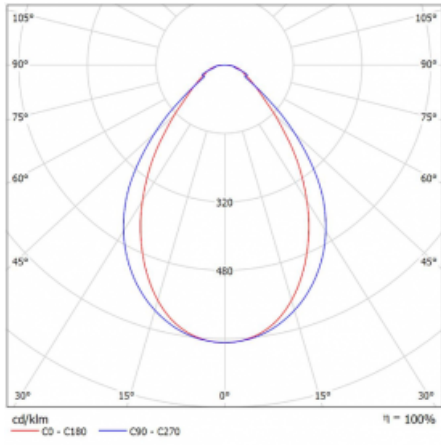

Curve

Luminaire power input* 31.3 W

Connection of the luminaires DALI

Electrical voltage 220-240V

Frequency 50/60Hz

☐ CE IP 20

*±10 %