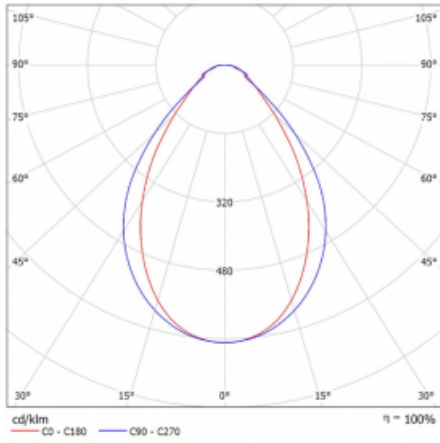

Curve

Luminaire power input 31.3 W $\pm$ 10 %

Connection of the luminaires DALI dimmable

Electrical voltage 220-240V

Frequency 50/60Hz

☐ CE IP 20