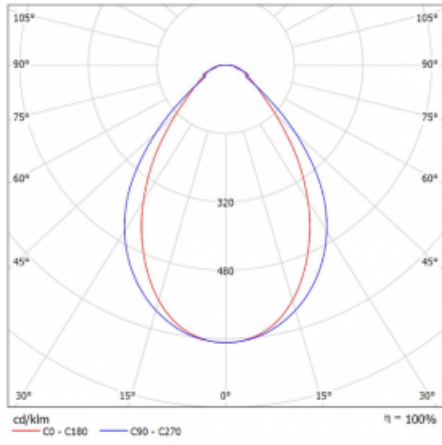

Curve

Luminaire power input* 31.3 W

Connection of the luminaires DALI

Electrical voltage 220-240V

Frequency 50/60Hz

☐ CE IP 20

*±10 %