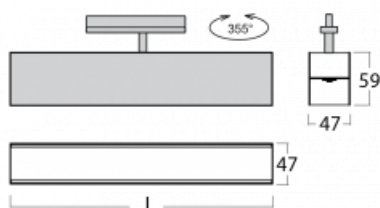

Luminaire

Lina45-T

45-600I-25GGD/840, B

The Lina45-T luminaires are based on the concept of Lina45 luminaires. In this case, however, the luminaires are installed in three-circuit tracks. These track luminaires with a profile width of only 45 mm are suitable for supplementing accent lighting provided by other luminaires from our product range, for example Vali55-T. With its diffused light, Lina45-T helps to balance the lighting in the room by illuminating the communication zones, especially in the sales areas. The luminaires feature a support adapter in which the luminaire can be rotated along the Z axis thus modifying the arrangement of the system and also partially direct the light in a given space.

Technical drawing

Type of installation	3 circuit track
Light distribution	Direct
Luminaire shape	Linear
Colour of the luminaires	Black
Material	Aluminium
Lifetime	L80/B20 50 000 hours
Warranty	5 years
Description of luminaires	Luminaire 3 circuit track
Dimensions	1408 mm × 47 mm × 59 mm
Light source	LED MODUL
Type of optical system	Microprisma
Luminous flux*	2680 lm
Colour Temperature	4000 K cool white
Luminous efficacy	86 lm/W
MacAdam Light source	2
Colour rendering index	80
UGR max. X=4H Y=8H, $\rho=70,50,20$	21.7