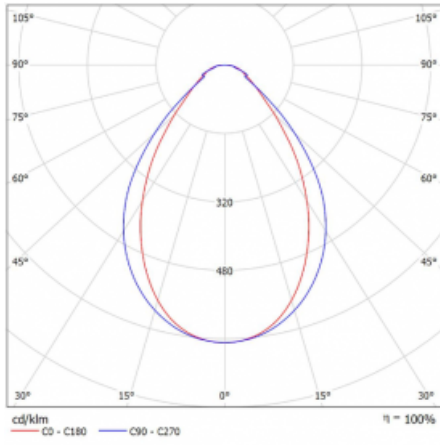

Curve

Luminaire power input 31.3 W $\pm$ 10 %

Connection of the luminaires DALI dimmable

Electrical voltage 220-240V

Frequency 50/60Hz

CE IP 20