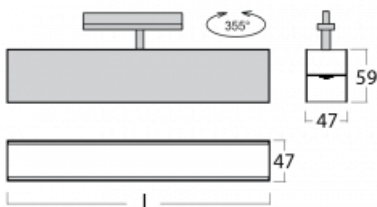

Luminaire

Lina45-T

45-600I-25GGD/830, W

The Lina45-T luminaires are based on the concept of Lina45 luminaires. In this case, however, the luminaires are installed in three-circuit tracks. These track luminaires with a profile width of only 45 mm are suitable for supplementing accent lighting provided by other luminaires from our product range, for example Vali55-T. With its diffused light, Lina45-T helps to balance the lighting in the room by illuminating the communication zones, especially in the sales areas. The luminaires feature a support adapter in which the luminaire can be rotated along the Z axis thus modifying the arrangement of the system and also partially direct the light in a given space.

Technical drawing

Type of installation	3 circuit track
Light distribution	Direct
Luminaire shape	Linear
Colour of the luminaires	White
Material	Aluminium
Lifetime	L80/B20 50 000 hours
Warranty	5 years
Description of luminaires	Luminaire 3 circuit track
Dimensions	1408 mm × 47 mm × 59 mm
Light source	LED MODUL
Type of optical system	Microprisma
Luminous flux*	2560 lm
Colour Temperature	3000 K warm white
Luminous efficacy	82 lm/W
MacAdam Light source	2
Colour rendering index	80
UGR max. X=4H Y=8H, $\rho=70,50,20$	21.5