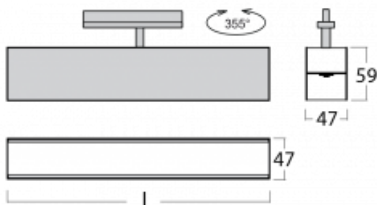

Luminaire

Lina45-T

45-600I-25GGD/830, S

The Lina45-T luminaires are based on the concept of Lina45 luminaires. In this case, however, the luminaires are installed in three-circuit tracks. These track luminaires with a profile width of only 45 mm are suitable for supplementing accent lighting provided by other luminaires from our product range, for example Vali55-T. With its diffused light, Lina45-T helps to balance the lighting in the room by illuminating the communication zones, especially in the sales areas. The luminaires feature a support adapter in which the luminaire can be rotated along the Z axis thus modifying the arrangement of the system and also partially direct the light in a given space.

Technical drawing

Type of installation	3 circuit track
Light distribution	Direct
Luminaire shape	Linear
Colour of the luminaires	Silver
Material	Aluminium
Lifetime	L80/B20 50 000 hours
Warranty	5 years
Description of luminaires	Luminaire 3 circuit track
Dimensions	1408 mm × 47 mm × 59 mm
Light source	LED MODUL
Type of optical system	Microprisma
Luminous flux*	2560 lm
Colour Temperature	3000 K warm white
Luminous efficacy	82 lm/W
MacAdam Light source	2
Colour rendering index	80
UGR max. X=4H Y=8H, $\rho=70,50,20$	21.5