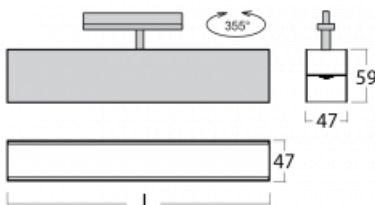

Luminaire

Lina45-T

45-600I-25GGD/830, B

The Lina45-T luminaires are based on the concept of Lina45 luminaires. In this case, however, the luminaires are installed in three-circuit tracks. These track luminaires with a profile width of only 45 mm are suitable for supplementing accent lighting provided by other luminaires from our product range, for example Vali55-T. With its diffused light, Lina45-T helps to balance the lighting in the room by illuminating the communication zones, especially in the sales areas. The luminaires feature a support adapter in which the luminaire can be rotated along the Z axis thus modifying the arrangement of the system and also partially direct the light in a given space.

Technical drawing

Type of installation	3 circuit track
Light distribution	Direct
Luminaire shape	Linear
Colour of the luminaires	Black
Material	Aluminium
Lifetime	L80/B20 50 000 hours
Warranty	5 years
Description of luminaires	Luminaire 3 circuit track
Dimensions	1408 mm × 47 mm × 59 mm
Light source	LED MODUL
Type of optical system	Microprisma
Luminous flux*	2560 lm
Colour Temperature	3000 K warm white
Luminous efficacy	82 lm/W
MacAdam Light source	2
Colour rendering index	80
UGR max. X=4H Y=8H, ρ=70,50,20	21.5