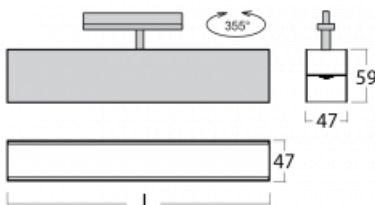

Luminaire

Lina45-T

45-600I-25GEE/840, W

The Lina45-T luminaires are based on the concept of Lina45 luminaires. In this case, however, the luminaires are installed in three-circuit tracks. These track luminaires with a profile width of only 45 mm are suitable for supplementing accent lighting provided by other luminaires from our product range, for example Vali55-T. With its diffused light, Lina45-T helps to balance the lighting in the room by illuminating the communication zones, especially in the sales areas. The luminaires feature a support adapter in which the luminaire can be rotated along the Z axis thus modifying the arrangement of the system and also partially direct the light in a given space.

Technical drawing

Type of installation	3 circuit track
Light distribution	Direct
Luminaire shape	Linear
Colour of the luminaires	White
Material	Aluminium
Lifetime	L80/B20 50 000 hours
Warranty	5 years
Description of luminaires	Luminaire 3 circuit track
Dimensions	1408 mm × 47 mm × 59 mm
Light source	LED MODUL
Type of optical system	Microprisma
Luminous flux*	1740 lm
Colour Temperature	4000 K cool white
Luminous efficacy	92 lm/W
MacAdam Light source	2
Colour rendering index	80
UGR max. X=4H Y=8H, $\rho=70,50,20$	20.2