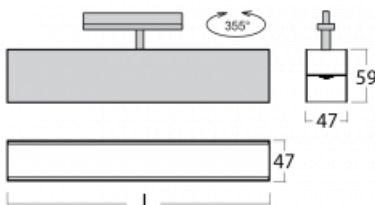

Luminaire

Lina45-T

45-600I-25GEE/840, W

The Lina45-T luminaires are based on the concept of Lina45 luminaires. In this case, however, the luminaires are installed in three-circuit tracks. These track luminaires with a profile width of only 45 mm are suitable for supplementing accent lighting provided by other luminaires from our product range, for example Vali55-T. With its diffused light, Lina45-T helps to balance the lighting in the room by illuminating the communication zones, especially in the sales areas. The luminaires feature a support adapter in which the luminaire can be rotated along the Z axis thus modifying the arrangement of the system and also partially direct the light in a given space.

Technical drawing

Type of installation	3 circuit track
Light distribution	Direct
Luminaire shape	Linear
Colour of the luminaires	White
Material	Aluminium
Lifetime	L80/B20 50 000 hours
Warranty	60 months
Description of luminaires	Luminaire 3 circuit track
Dimensions	1408 mm × 47 mm × 59 mm
Light source	LED MODUL
Type of optical system	Microprisma
Luminous flux	1740 lm ± 10 %
Colour Temperature	4000 K cool white
Luminous efficacy	92 lm/W
MacAdam Light source	2
Colour rendering index	80
UGR max. X=4H Y=8H, ρ=70,50,20	20.2