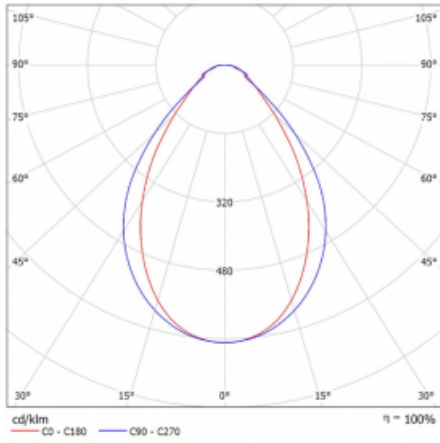

Curve

Luminaire power input* 19 W

Connection of the luminaires ON/OFF

Electrical voltage 220-240V

Frequency 50/60Hz

☐ CE IP 20

*±10 %