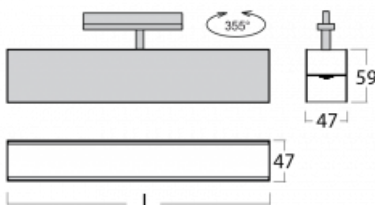

Luminaire

Lina45-T

45-600I-25GEE/840, S

The Lina45-T luminaires are based on the concept of Lina45 luminaires. In this case, however, the luminaires are installed in three-circuit tracks. These track luminaires with a profile width of only 45 mm are suitable for supplementing accent lighting provided by other luminaires from our product range, for example Vali55-T. With its diffused light, Lina45-T helps to balance the lighting in the room by illuminating the communication zones, especially in the sales areas. The luminaires feature a support adapter in which the luminaire can be rotated along the Z axis thus modifying the arrangement of the system and also partially direct the light in a given space.

Technical drawing

Type of installation	3 circuit track
Light distribution	Direct
Luminaire shape	Linear
Colour of the luminaires	Silver
Material	Aluminium
Lifetime	L80/B20 50 000 hours
Warranty	5 years
Description of luminaires	Luminaire 3 circuit track
Dimensions	1408 mm × 47 mm × 59 mm
Light source	LED MODUL
Type of optical system	Microprisma
Luminous flux*	1740 lm
Colour Temperature	4000 K cool white
Luminous efficacy	92 lm/W
MacAdam Light source	2
Colour rendering index	80
UGR max. X=4H Y=8H, $\rho=70,50,20$	20.2