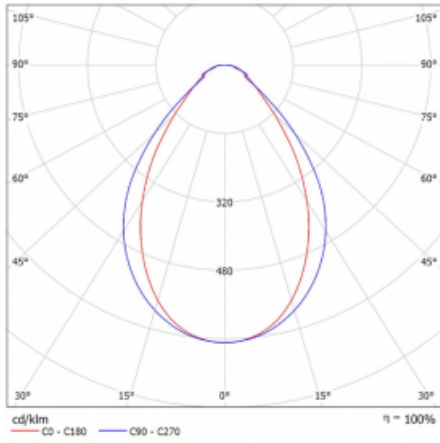

Curve

Luminaire power input 19 W $\pm$ 10 %

Connection of the luminaires Electronic ballast non-dimmable

Electrical voltage 220-240V

Frequency 50/60Hz

☐ CE IP 20