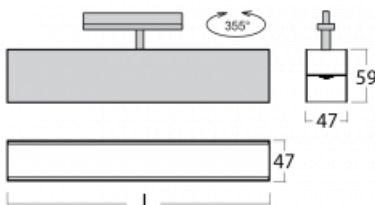

Luminaire

Lina45-T

45-600I-25GEE/830, W

The Lina45-T luminaires are based on the concept of Lina45 luminaires. In this case, however, the luminaires are installed in three-circuit tracks. These track luminaires with a profile width of only 45 mm are suitable for supplementing accent lighting provided by other luminaires from our product range, for example Vali55-T. With its diffused light, Lina45-T helps to balance the lighting in the room by illuminating the communication zones, especially in the sales areas. The luminaires feature a support adapter in which the luminaire can be rotated along the Z axis thus modifying the arrangement of the system and also partially direct the light in a given space.

Technical drawing

Type of installation	3 circuit track
Light distribution	Direct
Luminaire shape	Linear
Colour of the luminaires	White
Material	Aluminium
Lifetime	L80/B20 50 000 hours
Warranty	60 months
Description of luminaires	Luminaire 3 circuit track
Dimensions	1408 mm × 47 mm × 59 mm
Light source	LED MODUL
Type of optical system	Microprisma
Luminous flux	1660 lm ± 10 %
Colour Temperature	3000 K warm white
Luminous efficacy	87 lm/W
MacAdam Light source	2
Colour rendering index	80
UGR max. X=4H Y=8H, ρ=70,50,20	20