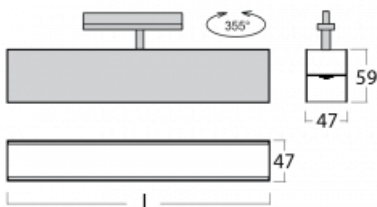

Luminaire

Lina45-T

45-600I-25GEE/830, S

The Lina45-T luminaires are based on the concept of Lina45 luminaires. In this case, however, the luminaires are installed in three-circuit tracks. These track luminaires with a profile width of only 45 mm are suitable for supplementing accent lighting provided by other luminaires from our product range, for example Vali55-T. With its diffused light, Lina45-T helps to balance the lighting in the room by illuminating the communication zones, especially in the sales areas. The luminaires feature a support adapter in which the luminaire can be rotated along the Z axis thus modifying the arrangement of the system and also partially direct the light in a given space.

Technical drawing

Type of installation	3 circuit track
Light distribution	Direct
Luminaire shape	Linear
Colour of the luminaires	Silver
Material	Aluminium
Lifetime	L80/B20 50 000 hours
Warranty	60 months
Description of luminaires	Luminaire 3 circuit track
Dimensions	1408 mm × 47 mm × 59 mm
Light source	LED MODUL
Type of optical system	Microprisma
Luminous flux	1660 lm ± 10 %
Colour Temperature	3000 K warm white
Luminous efficacy	87 lm/W
MacAdam Light source	2
Colour rendering index	80
UGR max. X=4H Y=8H, ρ=70,50,20	20