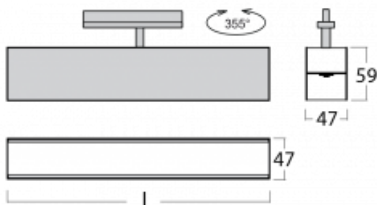

Luminaire

Lina45-T

45-600I-25GEE/830, S

The Lina45-T luminaires are based on the concept of Lina45 luminaires. In this case, however, the luminaires are installed in three-circuit tracks. These track luminaires with a profile width of only 45 mm are suitable for supplementing accent lighting provided by other luminaires from our product range, for example Vali55-T. With its diffused light, Lina45-T helps to balance the lighting in the room by illuminating the communication zones, especially in the sales areas. The luminaires feature a support adapter in which the luminaire can be rotated along the Z axis thus modifying the arrangement of the system and also partially direct the light in a given space.

Technical drawing

Type of installation	3 circuit track
Light distribution	Direct
Luminaire shape	Linear
Colour of the luminaires	Silver
Material	Aluminium
Lifetime	L80/B20 50 000 hours
Warranty	5 years
Description of luminaires	Luminaire 3 circuit track
Dimensions	1408 mm × 47 mm × 59 mm
Light source	LED MODUL
Type of optical system	Microprisma
Luminous flux*	1660 lm
Colour Temperature	3000 K warm white
Luminous efficacy	87 lm/W
MacAdam Light source	2
Colour rendering index	80
UGR max. X=4H Y=8H, $\rho=70,50,20$	20