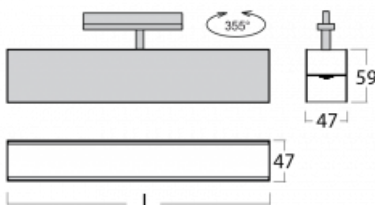

# Lina45-T

45-600I-25GEE/830, B

The Lina45-T luminaires are based on the concept of Lina45 luminaires. In this case, however, the luminaires are installed in three-circuit tracks. These track luminaires with a profile width of only 45 mm are suitable for supplementing accent lighting provided by other luminaires from our product range, for example Vali55-T. With its diffused light, Lina45-T helps to balance the lighting in the room by illuminating the communication zones, especially in the sales areas. The luminaires feature a support adapter in which the luminaire can be rotated along the Z axis thus modifying the arrangement of the system and also partially direct the light in a given space.

## Technical drawing

Type of installation	3 circuit track
Light distribution	Direct
Luminaire shape	Linear
Colour of the luminaires	Black
Material	Aluminium
Lifetime	L80/B20 50 000 hours
Warranty	5 years
Description of luminaires	Luminaire 3 circuit track
Dimensions	1408 mm × 47 mm × 59 mm
Light source	LED MODUL
Type of optical system	Microprisma
Luminous flux*	1660 lm
Colour Temperature	3000 K warm white
Luminous efficacy	87 lm/W
MacAdam Light source	2
Colour rendering index	80
UGR max. X=4H Y=8H, ρ=70,50,20	20