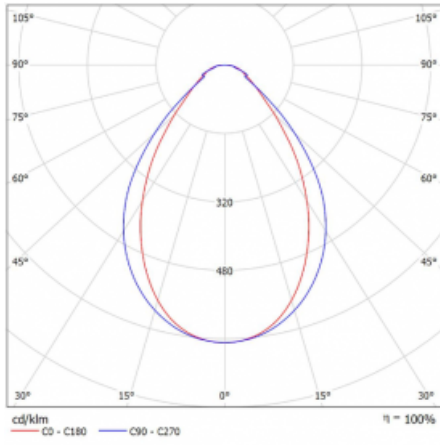

Curve

Luminaire power input* 19 W

Connection of the luminaires ON/OFF

Electrical voltage 220-240V

Frequency 50/60Hz

☐ CE IP 20

*±10 %