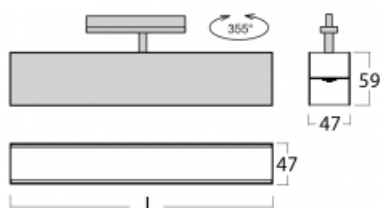

Luminaire

Lina45-T

45-600I-25GED/840, W

The Lina45-T luminaires are based on the concept of Lina45 luminaires. In this case, however, the luminaires are installed in three-circuit tracks. These track luminaires with a profile width of only 45 mm are suitable for supplementing accent lighting provided by other luminaires from our product range, for example Vali55-T. With its diffused light, Lina45-T helps to balance the lighting in the room by illuminating the communication zones, especially in the sales areas. The luminaires feature a support adapter in which the luminaire can be rotated along the Z axis thus modifying the arrangement of the system and also partially direct the light in a given space.

Technical drawing

| | |
|--|---------------------------|
| Type of installation | 3 circuit track |
| Light distribution | Direct |
| Luminaire shape | Linear |
| Colour of the luminaires | White |
| Material | Aluminium |
| Lifetime | L80/B20 50 000 hours |
| Warranty | 5 years |
| Description of luminaires | Luminaire 3 circuit track |
| Dimensions | 1408 mm × 47 mm × 59 mm |
| Light source | LED MODUL |
| Type of optical system | Microprisma |
| Luminous flux* | 1740 lm |
| Colour Temperature | 4000 K cool white |
| Luminous efficacy | 92 lm/W |
| MacAdam Light source | 2 |
| Colour rendering index | 80 |
| UGR max. X=4H Y=8H, $\rho=70,50,20$ | 20.2 |