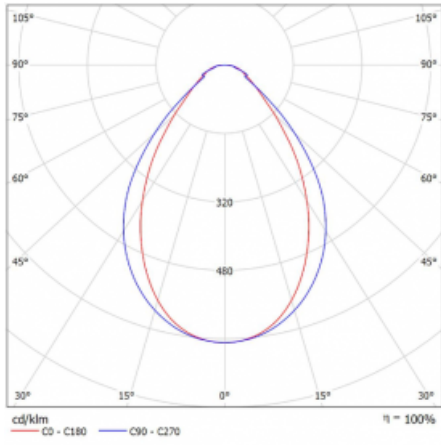

Curve

Luminaire power input* 19 W

Connection of the luminaires DALI

Electrical voltage 220-240V

Frequency 50/60Hz

☐ CE IP 20

*±10 %