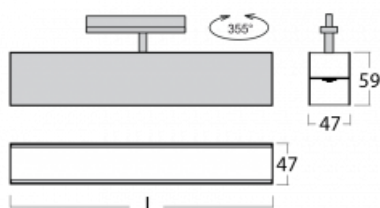

Luminaire

Lina45-T

45-600I-25GED/840, S

The Lina45-T luminaires are based on the concept of Lina45 luminaires. In this case, however, the luminaires are installed in three-circuit tracks. These track luminaires with a profile width of only 45 mm are suitable for supplementing accent lighting provided by other luminaires from our product range, for example Vali55-T. With its diffused light, Lina45-T helps to balance the lighting in the room by illuminating the communication zones, especially in the sales areas. The luminaires feature a support adapter in which the luminaire can be rotated along the Z axis thus modifying the arrangement of the system and also partially direct the light in a given space.

Technical drawing

Type of installation	3 circuit track
Light distribution	Direct
Luminaire shape	Linear
Colour of the luminaires	Silver
Material	Aluminium
Lifetime	L80/B20 50 000 hours
Warranty	5 years
Description of luminaires	Luminaire 3 circuit track
Dimensions	1408 mm × 47 mm × 59 mm
Light source	LED MODUL
Type of optical system	Microprisma
Luminous flux*	1740 lm
Colour Temperature	4000 K cool white
Luminous efficacy	92 lm/W
MacAdam Light source	2
Colour rendering index	80
UGR max. X=4H Y=8H, $\rho=70,50,20$	20.2