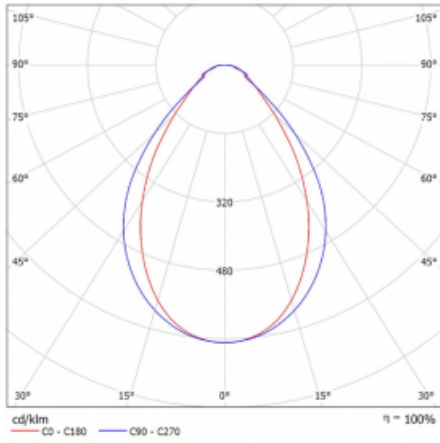

Curve

Luminaire power input 19 W ± 10 %

Connection of the luminaires DALI dimmable

Electrical voltage 220-240V

Frequency 50/60Hz

☐ CE IP 20