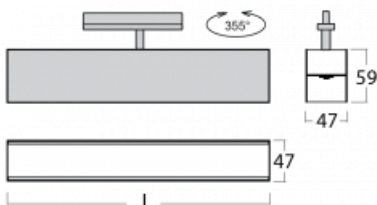

# Lina45-T

45-600I-25GED/830, W

The Lina45-T luminaires are based on the concept of Lina45 luminaires. In this case, however, the luminaires are installed in three-circuit tracks. These track luminaires with a profile width of only 45 mm are suitable for supplementing accent lighting provided by other luminaires from our product range, for example Vali55-T. With its diffused light, Lina45-T helps to balance the lighting in the room by illuminating the communication zones, especially in the sales areas. The luminaires feature a support adapter in which the luminaire can be rotated along the Z axis thus modifying the arrangement of the system and also partially direct the light in a given space.

## Technical drawing

Type of installation	3 circuit track
Light distribution	Direct
Luminaire shape	Linear
Colour of the luminaires	White
Material	Aluminium
Lifetime	L80/B20 50 000 hours
Warranty	5 years
Description of luminaires	Luminaire 3 circuit track
Dimensions	1408 mm × 47 mm × 59 mm
Light source	LED MODUL
Type of optical system	Microprisma
Luminous flux*	1660 lm
Colour Temperature	3000 K warm white
Luminous efficacy	87 lm/W
MacAdam Light source	2
Colour rendering index	80
UGR max. X=4H Y=8H, $\rho=70,50,20$	20