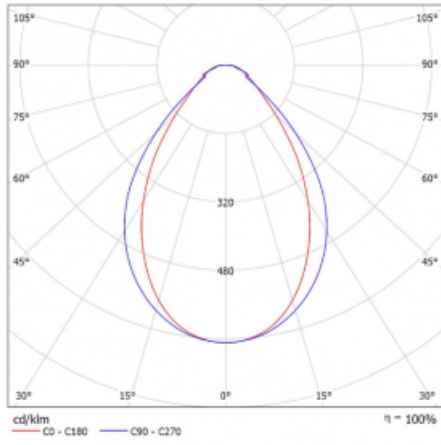

Curve

Luminaire power input* 19 W

Connection of the luminaires DALI

Electrical voltage 220-240V

Frequency 50/60Hz

☐ CE IP 20

*±10 %