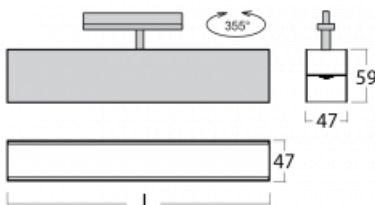

Luminaire

Lina45-T

45-600I-25GED/830, W

The Lina45-T luminaires are based on the concept of Lina45 luminaires. In this case, however, the luminaires are installed in three-circuit tracks. These track luminaires with a profile width of only 45 mm are suitable for supplementing accent lighting provided by other luminaires from our product range, for example Vali55-T. With its diffused light, Lina45-T helps to balance the lighting in the room by illuminating the communication zones, especially in the sales areas. The luminaires feature a support adapter in which the luminaire can be rotated along the Z axis thus modifying the arrangement of the system and also partially direct the light in a given space.

Technical drawing

Type of installation	3 circuit track
Light distribution	Direct
Luminaire shape	Linear
Colour of the luminaires	White
Material	Aluminium
Lifetime	L80/B20 50 000 hours
Warranty	60 months
Description of luminaires	Luminaire 3 circuit track
Dimensions	1408 mm × 47 mm × 59 mm
Light source	LED MODUL
Type of optical system	Microprisma
Luminous flux	1660 lm ± 10 %
Colour Temperature	3000 K warm white
Luminous efficacy	87 lm/W
MacAdam Light source	2
Colour rendering index	80
UGR max. X=4H Y=8H, ρ=70,50,20	20