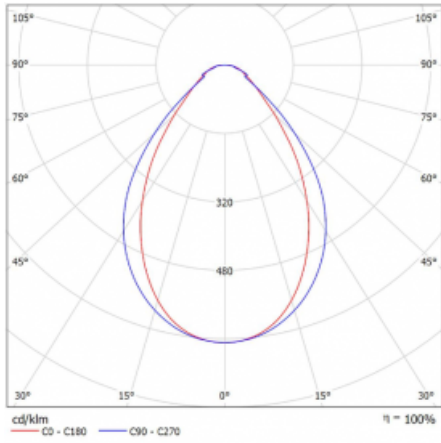

Curve

Luminaire power input 19 W $\pm$ 10 %

Connection of the luminaires DALI dimmable

Electrical voltage 220-240V

Frequency 50/60Hz

☐ CE IP 20