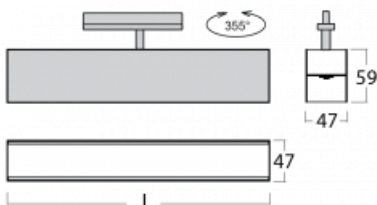

Luminaire

Lina45-T

45-600I-25GED/830, S

The Lina45-T luminaires are based on the concept of Lina45 luminaires. In this case, however, the luminaires are installed in three-circuit tracks. These track luminaires with a profile width of only 45 mm are suitable for supplementing accent lighting provided by other luminaires from our product range, for example Vali55-T. With its diffused light, Lina45-T helps to balance the lighting in the room by illuminating the communication zones, especially in the sales areas. The luminaires feature a support adapter in which the luminaire can be rotated along the Z axis thus modifying the arrangement of the system and also partially direct the light in a given space.

Technical drawing

Type of installation	3 circuit track
Light distribution	Direct
Luminaire shape	Linear
Colour of the luminaires	Silver
Material	Aluminium
Lifetime	L80/B20 50 000 hours
Warranty	60 months
Description of luminaires	Luminaire 3 circuit track
Dimensions	1408 mm × 47 mm × 59 mm
Light source	LED MODUL
Type of optical system	Microprisma
Luminous flux	1660 lm ± 10 %
Colour Temperature	3000 K warm white
Luminous efficacy	87 lm/W
MacAdam Light source	2
Colour rendering index	80
UGR max. X=4H Y=8H, ρ=70,50,20	20