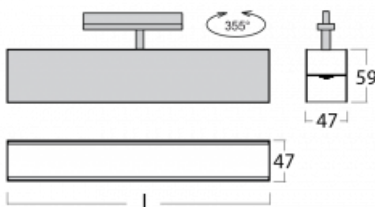

Luminaire

Lina45-T

45-600I-25GED/830, B

The Lina45-T luminaires are based on the concept of Lina45 luminaires. In this case, however, the luminaires are installed in three-circuit tracks. These track luminaires with a profile width of only 45 mm are suitable for supplementing accent lighting provided by other luminaires from our product range, for example Vali55-T. With its diffused light, Lina45-T helps to balance the lighting in the room by illuminating the communication zones, especially in the sales areas. The luminaires feature a support adapter in which the luminaire can be rotated along the Z axis thus modifying the arrangement of the system and also partially direct the light in a given space.

Technical drawing

Type of installation	3 circuit track
Light distribution	Direct
Luminaire shape	Linear
Colour of the luminaires	Black
Material	Aluminium
Lifetime	L80/B20 50 000 hours
Warranty	60 months
Description of luminaires	Luminaire 3 circuit track
Dimensions	1408 mm × 47 mm × 59 mm
Light source	LED MODUL
Type of optical system	Microprisma
Luminous flux	1660 lm ± 10 %
Colour Temperature	3000 K warm white
Luminous efficacy	87 lm/W
MacAdam Light source	2
Colour rendering index	80
UGR max. X=4H Y=8H, ρ=70,50,20	20