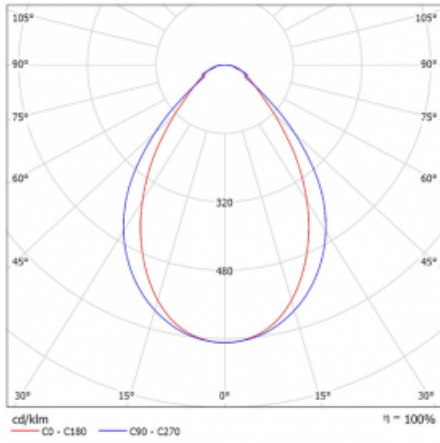

Curve

Luminaire power input 19 W $\pm$ 10 %

Connection of the luminaires DALI dimmable

Electrical voltage 220-240V

Frequency 50/60Hz

☐ CE IP 20