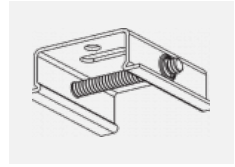

Photos

Accessories

00-00300, N
 wire suspension
 2000mm

00-00301, N
 wire suspension
 4000mm

00-00302, N
 wire suspension
 6000mm

00-00363, K
 cable 5x1,5 2000mm

00-00364, K
 cable 5x1,5 4000mm

00-00365, K
 cable 5x1,5 6000mm

00-00370, B
 ceiling cup 80x80x32mm

00-00370, S
 ceiling cup 80x80x32mm

00-00370, W
 ceiling cup 80x80x32mm

SKB10-1, grey
 Track clamp, grey

SKB10-2, black
 Track clamp, black

SKB10-3, white
 Track clamp, white