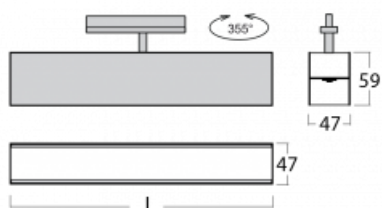

Luminaire

Lina45-T

45-600I-20GGE/840, B

The Lina45-T luminaires are based on the concept of Lina45 luminaires. In this case, however, the luminaires are installed in three-circuit tracks. These track luminaires with a profile width of only 45 mm are suitable for supplementing accent lighting provided by other luminaires from our product range, for example Vali55-T. With its diffused light, Lina45-T helps to balance the lighting in the room by illuminating the communication zones, especially in the sales areas. The luminaires feature a support adapter in which the luminaire can be rotated along the Z axis thus modifying the arrangement of the system and also partially direct the light in a given space.

Technical drawing

Type of installation	3 circuit track
Light distribution	Direct
Luminaire shape	Linear
Colour of the luminaires	Black
Material	Aluminium
Lifetime	L80/B20 50 000 hours
Warranty	60 months
Description of luminaires	Luminaire 3 circuit track
Dimensions	1127 mm × 47 mm × 59 mm
Light source	LED MODUL
Type of optical system	Microprisma
Luminous flux	2150 lm ± 10 %
Colour Temperature	4000 K cool white
Luminous efficacy	86 lm/W
MacAdam Light source	2
Colour rendering index	80
UGR max. X=4H Y=8H, ρ=70,50,20	21.7