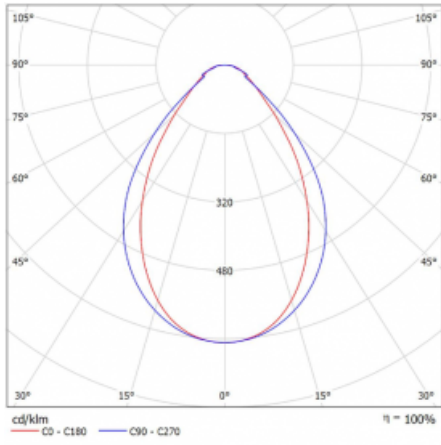

Curve

Luminaire power input 25 W $\pm$ 10 %

Connection of the luminaires Electronic ballast non-dimmable

Electrical voltage 220-240V

Frequency 50/60Hz

☐ CE IP 20