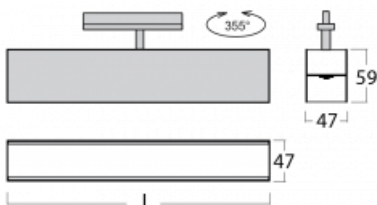

# Lina45-T

45-600I-20GGE/830, W

The Lina45-T luminaires are based on the concept of Lina45 luminaires. In this case, however, the luminaires are installed in three-circuit tracks. These track luminaires with a profile width of only 45 mm are suitable for supplementing accent lighting provided by other luminaires from our product range, for example Vali55-T. With its diffused light, Lina45-T helps to balance the lighting in the room by illuminating the communication zones, especially in the sales areas. The luminaires feature a support adapter in which the luminaire can be rotated along the Z axis thus modifying the arrangement of the system and also partially direct the light in a given space.

## Technical drawing

Type of installation	3 circuit track
Light distribution	Direct
Luminaire shape	Linear
Colour of the luminaires	White
Material	Aluminium
Lifetime	L80/B20 50 000 hours
Warranty	5 years
Description of luminaires	Luminaire 3 circuit track
Dimensions	1127 mm × 47 mm × 59 mm
Weight	2.4 kg
Light source	LED MODUL
Type of optical system	Microprisma
Luminous flux*	2050 lm
Colour Temperature	3000 K warm white
Luminous efficacy	82 lm/W
MacAdam Light source	2
Colour rendering index	80
UGR max. X=4H Y=8H, $\rho=70,50,20$	21.5