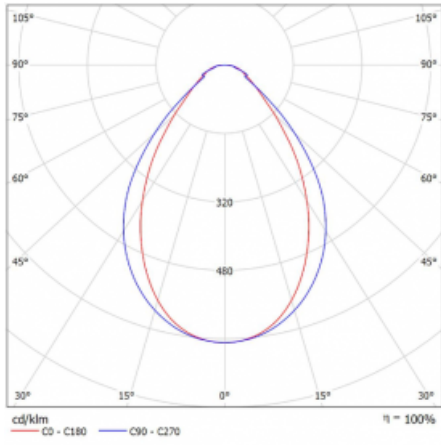

Curve

Luminaire power input* 25 W

Connection of the luminaires ON/OFF

Electrical voltage 220-240V

Frequency 50/60Hz

CE IP 20

* $\pm 10\%$