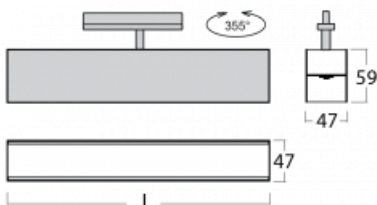

Luminaire

Lina45-T

45-600I-20GGE/830, S

The Lina45-T luminaires are based on the concept of Lina45 luminaires. In this case, however, the luminaires are installed in three-circuit tracks. These track luminaires with a profile width of only 45 mm are suitable for supplementing accent lighting provided by other luminaires from our product range, for example Vali55-T. With its diffused light, Lina45-T helps to balance the lighting in the room by illuminating the communication zones, especially in the sales areas. The luminaires feature a support adapter in which the luminaire can be rotated along the Z axis thus modifying the arrangement of the system and also partially direct the light in a given space.

Technical drawing

Type of installation	3 circuit track
Light distribution	Direct
Luminaire shape	Linear
Colour of the luminaires	Silver
Material	Aluminium
Lifetime	L80/B20 50 000 hours
Warranty	5 years
Description of luminaires	Luminaire 3 circuit track
Dimensions	1127 mm × 47 mm × 59 mm
Weight	2.4 kg
Light source	LED MODUL
Type of optical system	Microprisma
Luminous flux*	2050 lm
Colour Temperature	3000 K warm white
Luminous efficacy	82 lm/W
MacAdam Light source	2
Colour rendering index	80
UGR max. X=4H Y=8H, $\rho=70,50,20$	21.5