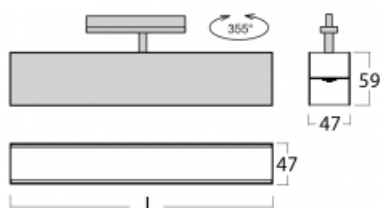

# Lina45-T

45-600I-20GGE/830, B

The Lina45-T luminaires are based on the concept of Lina45 luminaires. In this case, however, the luminaires are installed in three-circuit tracks. These track luminaires with a profile width of only 45 mm are suitable for supplementing accent lighting provided by other luminaires from our product range, for example Vali55-T. With its diffused light, Lina45-T helps to balance the lighting in the room by illuminating the communication zones, especially in the sales areas. The luminaires feature a support adapter in which the luminaire can be rotated along the Z axis thus modifying the arrangement of the system and also partially direct the light in a given space.

## Technical drawing

Type of installation	3 circuit track
Light distribution	Direct
Luminaire shape	Linear
Colour of the luminaires	Black
Material	Aluminium
Lifetime	L80/B20 50 000 hours
Warranty	5 years
Description of luminaires	Luminaire 3 circuit track
Dimensions	1127 mm × 47 mm × 59 mm
Weight	2.4 kg
Light source	LED MODUL
Type of optical system	Microprisma
Luminous flux*	2050 lm
Colour Temperature	3000 K warm white
Luminous efficacy	82 lm/W
MacAdam Light source	2
Colour rendering index	80
UGR max. X=4H Y=8H, $\rho=70,50,20$	21.5