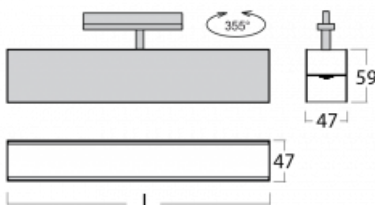

Luminaire

Lina45-T

45-600I-20GGD/840, W

The Lina45-T luminaires are based on the concept of Lina45 luminaires. In this case, however, the luminaires are installed in three-circuit tracks. These track luminaires with a profile width of only 45 mm are suitable for supplementing accent lighting provided by other luminaires from our product range, for example Vali55-T. With its diffused light, Lina45-T helps to balance the lighting in the room by illuminating the communication zones, especially in the sales areas. The luminaires feature a support adapter in which the luminaire can be rotated along the Z axis thus modifying the arrangement of the system and also partially direct the light in a given space.

Technical drawing

Type of installation	3 circuit track
Light distribution	Direct
Luminaire shape	Linear
Colour of the luminaires	White
Material	Aluminium
Lifetime	L80/B20 50 000 hours
Warranty	60 months
Description of luminaires	Luminaire 3 circuit track
Dimensions	1127 mm × 47 mm × 59 mm
Light source	LED MODUL
Type of optical system	Microprisma
Luminous flux	2150 lm ± 10 %
Colour Temperature	4000 K cool white
Luminous efficacy	86 lm/W
MacAdam Light source	2
Colour rendering index	80
UGR max. X=4H Y=8H, ρ=70,50,20	21.7