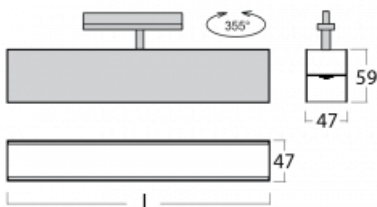

Luminaire

Lina45-T

45-600I-20GGD/840, W

The Lina45-T luminaires are based on the concept of Lina45 luminaires. In this case, however, the luminaires are installed in three-circuit tracks. These track luminaires with a profile width of only 45 mm are suitable for supplementing accent lighting provided by other luminaires from our product range, for example Vali55-T. With its diffused light, Lina45-T helps to balance the lighting in the room by illuminating the communication zones, especially in the sales areas. The luminaires feature a support adapter in which the luminaire can be rotated along the Z axis thus modifying the arrangement of the system and also partially direct the light in a given space.

Technical drawing

Type of installation	3 circuit track
Light distribution	Direct
Luminaire shape	Linear
Colour of the luminaires	White
Material	Aluminium
Lifetime	L80/B20 50 000 hours
Warranty	5 years
Description of luminaires	Luminaire 3 circuit track
Dimensions	1127 mm × 47 mm × 59 mm
Light source	LED MODUL
Type of optical system	Microprisma
Luminous flux*	2150 lm
Colour Temperature	4000 K cool white
Luminous efficacy	86 lm/W
MacAdam Light source	2
Colour rendering index	80
UGR max. X=4H Y=8H, ρ=70,50,20	21.7