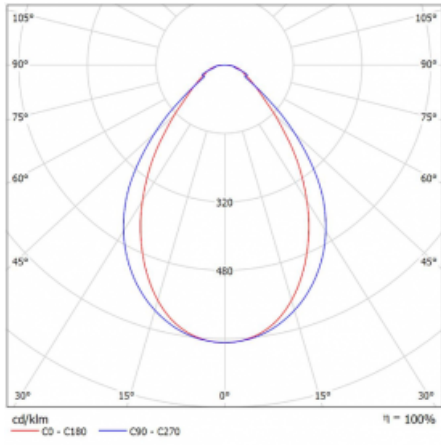

Curve

Luminaire power input* 25 W

Connection of the luminaires DALI

Electrical voltage 220-240V

Frequency 50/60Hz

☐ CE IP 20

*±10 %