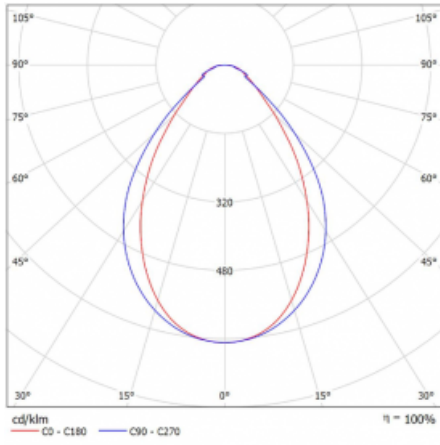

Curve

Luminaire power input 25 W ± 10 %

Connection of the luminaires DALI dimmable

Electrical voltage 220-240V

Frequency 50/60Hz

☐ CE IP 20