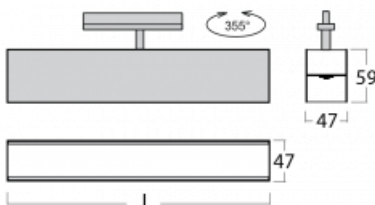

Luminaire

Lina45-T

45-600I-20GGD/840, S

The Lina45-T luminaires are based on the concept of Lina45 luminaires. In this case, however, the luminaires are installed in three-circuit tracks. These track luminaires with a profile width of only 45 mm are suitable for supplementing accent lighting provided by other luminaires from our product range, for example Vali55-T. With its diffused light, Lina45-T helps to balance the lighting in the room by illuminating the communication zones, especially in the sales areas. The luminaires feature a support adapter in which the luminaire can be rotated along the Z axis thus modifying the arrangement of the system and also partially direct the light in a given space.

Technical drawing

Type of installation	3 circuit track
Light distribution	Direct
Luminaire shape	Linear
Colour of the luminaires	Silver
Material	Aluminium
Lifetime	L80/B20 50 000 hours
Warranty	5 years
Description of luminaires	Luminaire 3 circuit track
Dimensions	1127 mm × 47 mm × 59 mm
Light source	LED MODUL
Type of optical system	Microprisma
Luminous flux*	2150 lm
Colour Temperature	4000 K cool white
Luminous efficacy	86 lm/W
MacAdam Light source	2
Colour rendering index	80
UGR max. X=4H Y=8H, $\rho=70,50,20$	21.7