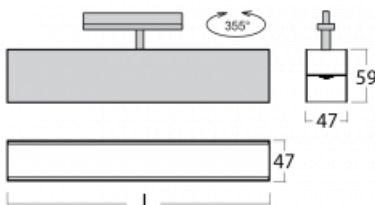

Luminaire

Lina45-T

45-600I-20GGD/830, W

The Lina45-T luminaires are based on the concept of Lina45 luminaires. In this case, however, the luminaires are installed in three-circuit tracks. These track luminaires with a profile width of only 45 mm are suitable for supplementing accent lighting provided by other luminaires from our product range, for example Vali55-T. With its diffused light, Lina45-T helps to balance the lighting in the room by illuminating the communication zones, especially in the sales areas. The luminaires feature a support adapter in which the luminaire can be rotated along the Z axis thus modifying the arrangement of the system and also partially direct the light in a given space.

Technical drawing

Type of installation	3 circuit track
Light distribution	Direct
Luminaire shape	Linear
Colour of the luminaires	White
Material	Aluminium
Lifetime	L80/B20 50 000 hours
Warranty	60 months
Description of luminaires	Luminaire 3 circuit track
Dimensions	1127 mm × 47 mm × 59 mm
Light source	LED MODUL
Type of optical system	Microprisma
Luminous flux	2050 lm ± 10 %
Colour Temperature	3000 K warm white
Luminous efficacy	82 lm/W
MacAdam Light source	2
Colour rendering index	80
UGR max. X=4H Y=8H, ρ=70,50,20	21.5