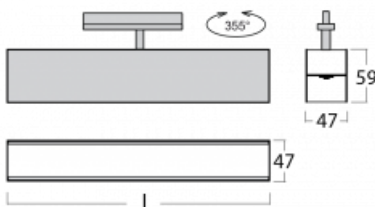

# Lina45-T

45-600I-20GGD/830, S

The Lina45-T luminaires are based on the concept of Lina45 luminaires. In this case, however, the luminaires are installed in three-circuit tracks. These track luminaires with a profile width of only 45 mm are suitable for supplementing accent lighting provided by other luminaires from our product range, for example Vali55-T. With its diffused light, Lina45-T helps to balance the lighting in the room by illuminating the communication zones, especially in the sales areas. The luminaires feature a support adapter in which the luminaire can be rotated along the Z axis thus modifying the arrangement of the system and also partially direct the light in a given space.

## Technical drawing

Type of installation	3 circuit track
Light distribution	Direct
Luminaire shape	Linear
Colour of the luminaires	Silver
Material	Aluminium
Lifetime	L80/B20 50 000 hours
Warranty	60 months
Description of luminaires	Luminaire 3 circuit track
Dimensions	1127 mm × 47 mm × 59 mm
Light source	LED MODUL
Type of optical system	Microprisma
Luminous flux	2050 lm ± 10 %
Colour Temperature	3000 K warm white
Luminous efficacy	82 lm/W
MacAdam Light source	2
Colour rendering index	80
UGR max. X=4H Y=8H, ρ=70,50,20	21.5