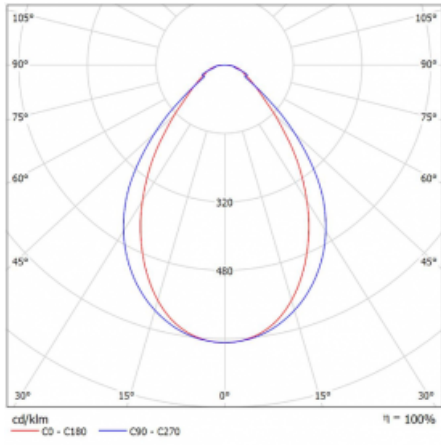

Curve

Luminaire power input 25 W $\pm$ 10 %

Connection of the luminaires DALI dimmable

Electrical voltage 220-240V

Frequency 50/60Hz

☐ CE IP 20