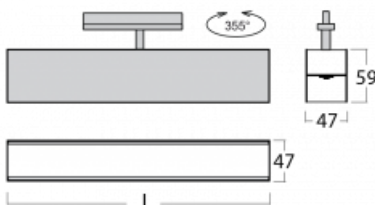

Luminaire

Lina45-T

45-600I-20GGD/830, S

The Lina45-T luminaires are based on the concept of Lina45 luminaires. In this case, however, the luminaires are installed in three-circuit tracks. These track luminaires with a profile width of only 45 mm are suitable for supplementing accent lighting provided by other luminaires from our product range, for example Vali55-T. With its diffused light, Lina45-T helps to balance the lighting in the room by illuminating the communication zones, especially in the sales areas. The luminaires feature a support adapter in which the luminaire can be rotated along the Z axis thus modifying the arrangement of the system and also partially direct the light in a given space.

Technical drawing

Type of installation	3 circuit track
Light distribution	Direct
Luminaire shape	Linear
Colour of the luminaires	Silver
Material	Aluminium
Lifetime	L80/B20 50 000 hours
Warranty	5 years
Description of luminaires	Luminaire 3 circuit track
Dimensions	1127 mm × 47 mm × 59 mm
Light source	LED MODUL
Type of optical system	Microprisma
Luminous flux*	2050 lm
Colour Temperature	3000 K warm white
Luminous efficacy	82 lm/W
MacAdam Light source	2
Colour rendering index	80
UGR max. X=4H Y=8H, ρ=70,50,20	21.5