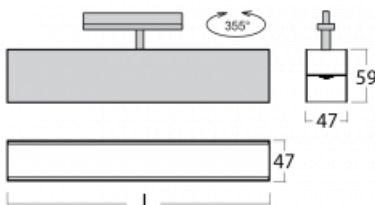

Luminaire

Lina45-T

45-600I-20GGD/830, B

The Lina45-T luminaires are based on the concept of Lina45 luminaires. In this case, however, the luminaires are installed in three-circuit tracks. These track luminaires with a profile width of only 45 mm are suitable for supplementing accent lighting provided by other luminaires from our product range, for example Vali55-T. With its diffused light, Lina45-T helps to balance the lighting in the room by illuminating the communication zones, especially in the sales areas. The luminaires feature a support adapter in which the luminaire can be rotated along the Z axis thus modifying the arrangement of the system and also partially direct the light in a given space.

Technical drawing

Type of installation	3 circuit track
Light distribution	Direct
Luminaire shape	Linear
Colour of the luminaires	Black
Material	Aluminium
Lifetime	L80/B20 50 000 hours
Warranty	5 years
Description of luminaires	Luminaire 3 circuit track
Dimensions	1127 mm × 47 mm × 59 mm
Light source	LED MODUL
Type of optical system	Microprisma
Luminous flux*	2050 lm
Colour Temperature	3000 K warm white
Luminous efficacy	82 lm/W
MacAdam Light source	2
Colour rendering index	80
UGR max. X=4H Y=8H, ρ=70,50,20	21.5