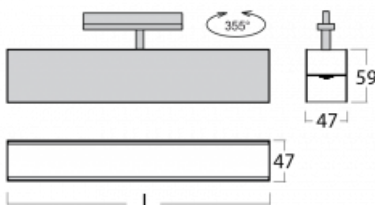

Luminaire

Lina45-T

45-600I-20GEE/840, W

The Lina45-T luminaires are based on the concept of Lina45 luminaires. In this case, however, the luminaires are installed in three-circuit tracks. These track luminaires with a profile width of only 45 mm are suitable for supplementing accent lighting provided by other luminaires from our product range, for example Vali55-T. With its diffused light, Lina45-T helps to balance the lighting in the room by illuminating the communication zones, especially in the sales areas. The luminaires feature a support adapter in which the luminaire can be rotated along the Z axis thus modifying the arrangement of the system and also partially direct the light in a given space.

Technical drawing

Type of installation	3 circuit track
Light distribution	Direct
Luminaire shape	Linear
Colour of the luminaires	White
Material	Aluminium
Lifetime	L80/B20 50 000 hours
Warranty	5 years
Description of luminaires	Luminaire 3 circuit track
Dimensions	1127 mm × 47 mm × 59 mm
Light source	LED MODUL