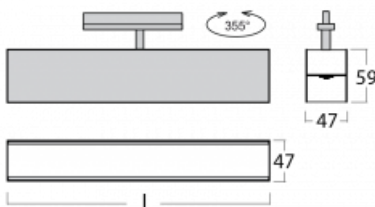

# Lina45-T

45-600I-20GEE/840, W

The Lina45-T luminaires are based on the concept of Lina45 luminaires. In this case, however, the luminaires are installed in three-circuit tracks. These track luminaires with a profile width of only 45 mm are suitable for supplementing accent lighting provided by other luminaires from our product range, for example Vali55-T. With its diffused light, Lina45-T helps to balance the lighting in the room by illuminating the communication zones, especially in the sales areas. The luminaires feature a support adapter in which the luminaire can be rotated along the Z axis thus modifying the arrangement of the system and also partially direct the light in a given space.

## Technical drawing

Type of installation	3 circuit track
Light distribution	Direct
Luminaire shape	Linear
Colour of the luminaires	White
Material	Aluminium
Lifetime	L80/B20 50 000 hours
Warranty	60 months
Description of luminaires	Luminaire 3 circuit track
Dimensions	1127 mm × 47 mm × 59 mm
Light source	LED MODUL
Type of optical system	Microprisma
Luminous flux	1400 lm ± 10 %
Colour Temperature	4000 K cool white
Luminous efficacy	92 lm/W
MacAdam Light source	2
Colour rendering index	80
UGR max. X=4H Y=8H, ρ=70,50,20	20.2