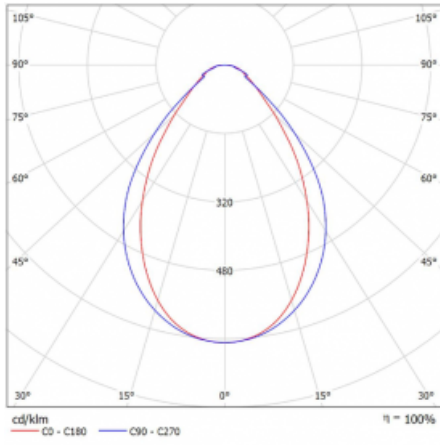

Curve

Luminaire power input 15.2 W ± 10 %

Connection of the luminaires Electronic ballast non-dimmable

Electrical voltage 220-240V

Frequency 50/60Hz

☐ CE IP 20