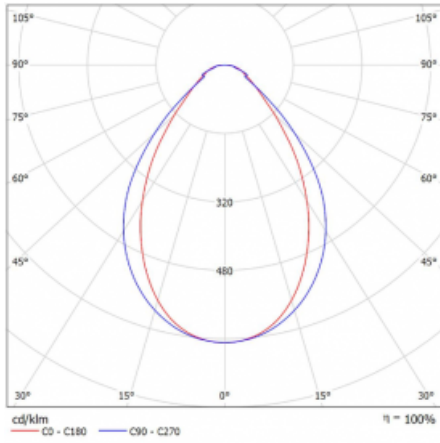

Curve

Luminaire power input 15.2 W $\pm$ 10 %

Connection of the luminaires Electronic ballast non-dimmable

Electrical voltage 220-240V

Frequency 50/60Hz

☐ CE IP 20