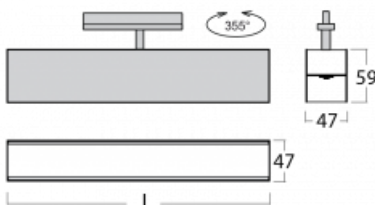

Luminaire

Lina45-T

45-600I-20GEE/840, B

The Lina45-T luminaires are based on the concept of Lina45 luminaires. In this case, however, the luminaires are installed in three-circuit tracks. These track luminaires with a profile width of only 45 mm are suitable for supplementing accent lighting provided by other luminaires from our product range, for example Vali55-T. With its diffused light, Lina45-T helps to balance the lighting in the room by illuminating the communication zones, especially in the sales areas. The luminaires feature a support adapter in which the luminaire can be rotated along the Z axis thus modifying the arrangement of the system and also partially direct the light in a given space.

Technical drawing

Type of installation	3 circuit track
Light distribution	Direct
Luminaire shape	Linear
Colour of the luminaires	Black
Material	Aluminium
Lifetime	L80/B20 50 000 hours
Warranty	60 months
Description of luminaires	Luminaire 3 circuit track
Dimensions	1127 mm × 47 mm × 59 mm
Light source	LED MODUL
Type of optical system	Microprisma
Luminous flux	1400 lm ± 10 %
Colour Temperature	4000 K cool white
Luminous efficacy	92 lm/W
MacAdam Light source	2
Colour rendering index	80
UGR max. X=4H Y=8H, ρ=70,50,20	20.2