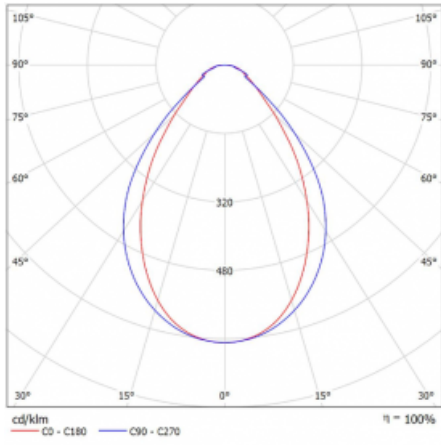

Curve

Luminaire power input* 15.2 W

Connection of the luminaires ON/OFF

Electrical voltage 220-240V

Frequency 50/60Hz

CE IP 20

* $\pm 10\%$