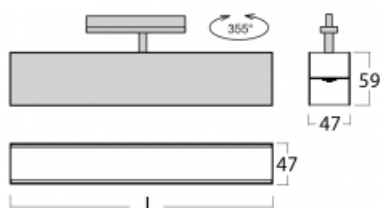

Luminaire

Lina45-T

45-600I-20GEE/830, W

The Lina45-T luminaires are based on the concept of Lina45 luminaires. In this case, however, the luminaires are installed in three-circuit tracks. These track luminaires with a profile width of only 45 mm are suitable for supplementing accent lighting provided by other luminaires from our product range, for example Vali55-T. With its diffused light, Lina45-T helps to balance the lighting in the room by illuminating the communication zones, especially in the sales areas. The luminaires feature a support adapter in which the luminaire can be rotated along the Z axis thus modifying the arrangement of the system and also partially direct the light in a given space.

Technical drawing

Type of installation	3 circuit track
Light distribution	Direct
Luminaire shape	Linear
Colour of the luminaires	White
Material	Aluminium
Lifetime	L80/B20 50 000 hours
Warranty	5 years
Description of luminaires	Luminaire 3 circuit track
Dimensions	1127 mm × 47 mm × 59 mm
Weight	2.7 kg
Light source	LED MODUL
Type of optical system	Microprisma
Luminous flux*	1330 lm
Colour Temperature	3000 K warm white
Luminous efficacy	88 lm/W
MacAdam Light source	2
Colour rendering index	80
UGR max. X=4H Y=8H, $\rho=70,50,20$	20