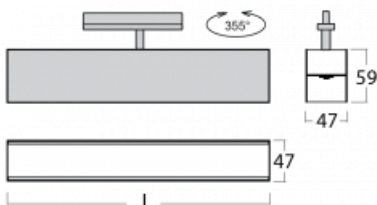

Luminaire

Lina45-T

45-600I-20GEE/830, W

The Lina45-T luminaires are based on the concept of Lina45 luminaires. In this case, however, the luminaires are installed in three-circuit tracks. These track luminaires with a profile width of only 45 mm are suitable for supplementing accent lighting provided by other luminaires from our product range, for example Vali55-T. With its diffused light, Lina45-T helps to balance the lighting in the room by illuminating the communication zones, especially in the sales areas. The luminaires feature a support adapter in which the luminaire can be rotated along the Z axis thus modifying the arrangement of the system and also partially direct the light in a given space.

Technical drawing

Type of installation	3 circuit track
Light distribution	Direct
Luminaire shape	Linear
Colour of the luminaires	White
Material	Aluminium
Lifetime	L80/B20 50 000 hours
Warranty	60 months
Description of luminaires	Luminaire 3 circuit track
Dimensions	1127 mm × 47 mm × 59 mm
Weight	2.7 kg
Light source	LED MODUL
Type of optical system	Microprisma
Luminous flux	1330 lm ± 10 %
Colour Temperature	3000 K warm white
Luminous efficacy	88 lm/W
MacAdam Light source	2
Colour rendering index	80
UGR max. X=4H Y=8H, $\rho=70,50,20$	20