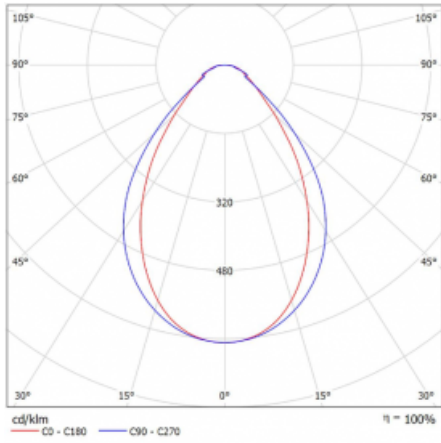

Curve

Luminaire power input* 15.2 W

Connection of the luminaires ON/OFF

Electrical voltage 220-240V

Frequency 50/60Hz

CE IP 20

* $\pm 10\%$