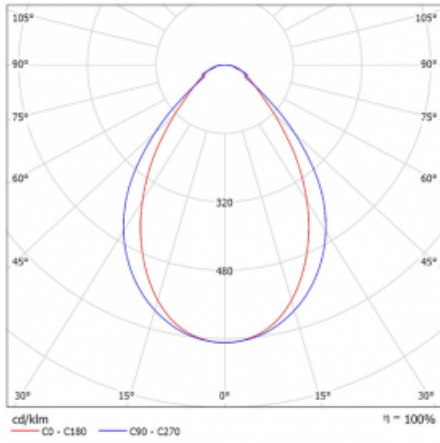

Curve

Luminaire power input* 15.2 W

Connection of the luminaires ON/OFF

Electrical voltage 220-240V

Frequency 50/60Hz

☐ CE IP 20

*±10 %