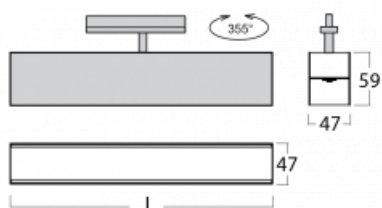

# Lina45-T

45-600I-20GEE/830, B

The Lina45-T luminaires are based on the concept of Lina45 luminaires. In this case, however, the luminaires are installed in three-circuit tracks. These track luminaires with a profile width of only 45 mm are suitable for supplementing accent lighting provided by other luminaires from our product range, for example Vali55-T. With its diffused light, Lina45-T helps to balance the lighting in the room by illuminating the communication zones, especially in the sales areas. The luminaires feature a support adapter in which the luminaire can be rotated along the Z axis thus modifying the arrangement of the system and also partially direct the light in a given space.

## Technical drawing

Type of installation	3 circuit track
Light distribution	Direct
Luminaire shape	Linear
Colour of the luminaires	Black
Material	Aluminium
Lifetime	L80/B20 50 000 hours
Warranty	5 years
Description of luminaires	Luminaire 3 circuit track
Dimensions	1127 mm × 47 mm × 59 mm
Weight	2.7 kg
Light source	LED MODUL
Type of optical system	Microprisma
Luminous flux*	1330 lm
Colour Temperature	3000 K warm white
Luminous efficacy	88 lm/W
MacAdam Light source	2
Colour rendering index	80
UGR max. X=4H Y=8H, $\rho=70,50,20$	20