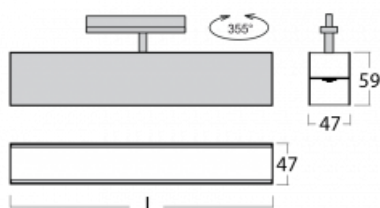

Luminaire

Lina45-T

45-600I-20GEE/830, B

The Lina45-T luminaires are based on the concept of Lina45 luminaires. In this case, however, the luminaires are installed in three-circuit tracks. These track luminaires with a profile width of only 45 mm are suitable for supplementing accent lighting provided by other luminaires from our product range, for example Vali55-T. With its diffused light, Lina45-T helps to balance the lighting in the room by illuminating the communication zones, especially in the sales areas. The luminaires feature a support adapter in which the luminaire can be rotated along the Z axis thus modifying the arrangement of the system and also partially direct the light in a given space.

Technical drawing

Type of installation	3 circuit track
Light distribution	Direct
Luminaire shape	Linear
Colour of the luminaires	Black
Material	Aluminium
Lifetime	L80/B20 50 000 hours
Warranty	60 months
Description of luminaires	Luminaire 3 circuit track
Dimensions	1127 mm × 47 mm × 59 mm
Weight	2.7 kg
Light source	LED MODUL
Type of optical system	Microprisma
Luminous flux	1330 lm ± 10 %
Colour Temperature	3000 K warm white
Luminous efficacy	88 lm/W
MacAdam Light source	2
Colour rendering index	80
UGR max. X=4H Y=8H, $\rho=70,50,20$	20