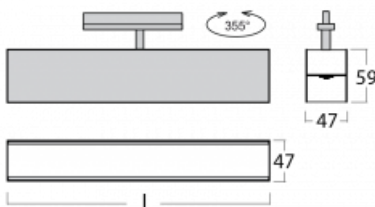

Luminaire

Lina45-T

45-600I-20GED/840, S

The Lina45-T luminaires are based on the concept of Lina45 luminaires. In this case, however, the luminaires are installed in three-circuit tracks. These track luminaires with a profile width of only 45 mm are suitable for supplementing accent lighting provided by other luminaires from our product range, for example Vali55-T. With its diffused light, Lina45-T helps to balance the lighting in the room by illuminating the communication zones, especially in the sales areas. The luminaires feature a support adapter in which the luminaire can be rotated along the Z axis thus modifying the arrangement of the system and also partially direct the light in a given space.

Technical drawing

Type of installation	3 circuit track
Light distribution	Direct
Luminaire shape	Linear
Colour of the luminaires	Silver
Material	Aluminium
Lifetime	L80/B20 50 000 hours
Warranty	60 months
Description of luminaires	Luminaire 3 circuit track
Dimensions	1127 mm × 47 mm × 59 mm
Light source	LED MODUL
Type of optical system	Microprisma
Luminous flux	1400 lm ± 10 %
Colour Temperature	4000 K cool white
Luminous efficacy	92 lm/W
MacAdam Light source	2
Colour rendering index	80
UGR max. X=4H Y=8H, ρ=70,50,20	20.2