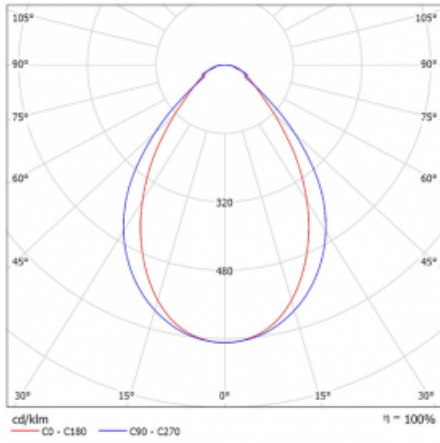

Curve

Luminaire power input 15.2 W ± 10 %

Connection of the luminaires DALI dimmable

Electrical voltage 220-240V

Frequency 50/60Hz

☐ CE IP 20