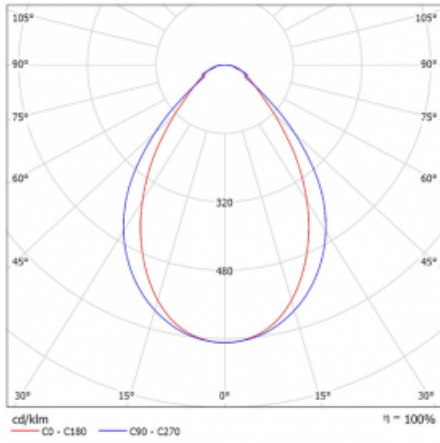

Curve

Luminaire power input* 15.2 W

Connection of the luminaires DALI

Electrical voltage 220-240V

Frequency 50/60Hz

☐ CE IP 20

*±10 %