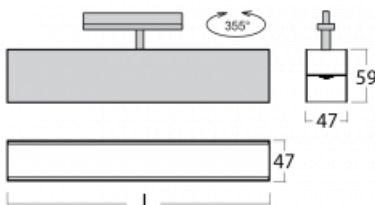

Luminaire

Lina45-T

45-600I-20GED/830, S

The Lina45-T luminaires are based on the concept of Lina45 luminaires. In this case, however, the luminaires are installed in three-circuit tracks. These track luminaires with a profile width of only 45 mm are suitable for supplementing accent lighting provided by other luminaires from our product range, for example Vali55-T. With its diffused light, Lina45-T helps to balance the lighting in the room by illuminating the communication zones, especially in the sales areas. The luminaires feature a support adapter in which the luminaire can be rotated along the Z axis thus modifying the arrangement of the system and also partially direct the light in a given space.

Technical drawing

| | |
|-----------------------------------|---------------------------|
| Type of installation | 3 circuit track |
| Light distribution | Direct |
| Luminaire shape | Linear |
| Colour of the luminaires | Silver |
| Material | Aluminium |
| Lifetime | L80/B20 50 000 hours |
| Warranty | 60 months |
| Description of luminaires | Luminaire 3 circuit track |
| Dimensions | 1127 mm × 47 mm × 59 mm |
| Light source | LED MODUL |
| Type of optical system | Microprisma |
| Luminous flux | 1330 lm ± 10 % |
| Colour Temperature | 3000 K warm white |
| Luminous efficacy | 88 lm/W |
| MacAdam Light source | 2 |
| Colour rendering index | 80 |
| UGR max. X=4H Y=8H, ρ=70,50,20 | 20 |