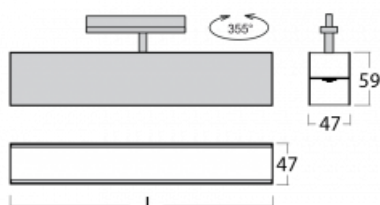

Luminaire

Lina45-T

45-600I-20GED/830, B

The Lina45-T luminaires are based on the concept of Lina45 luminaires. In this case, however, the luminaires are installed in three-circuit tracks. These track luminaires with a profile width of only 45 mm are suitable for supplementing accent lighting provided by other luminaires from our product range, for example Vali55-T. With its diffused light, Lina45-T helps to balance the lighting in the room by illuminating the communication zones, especially in the sales areas. The luminaires feature a support adapter in which the luminaire can be rotated along the Z axis thus modifying the arrangement of the system and also partially direct the light in a given space.

Technical drawing

Type of installation	3 circuit track
Light distribution	Direct
Luminaire shape	Linear
Colour of the luminaires	Black
Material	Aluminium
Lifetime	L80/B20 50 000 hours
Warranty	5 years
Description of luminaires	Luminaire 3 circuit track
Dimensions	1127 mm × 47 mm × 59 mm
Light source	LED MODUL
Type of optical system	Microprisma
Luminous flux*	1330 lm
Colour Temperature	3000 K warm white
Luminous efficacy	88 lm/W
MacAdam Light source	2
Colour rendering index	80
UGR max. X=4H Y=8H, ρ=70,50,20	20